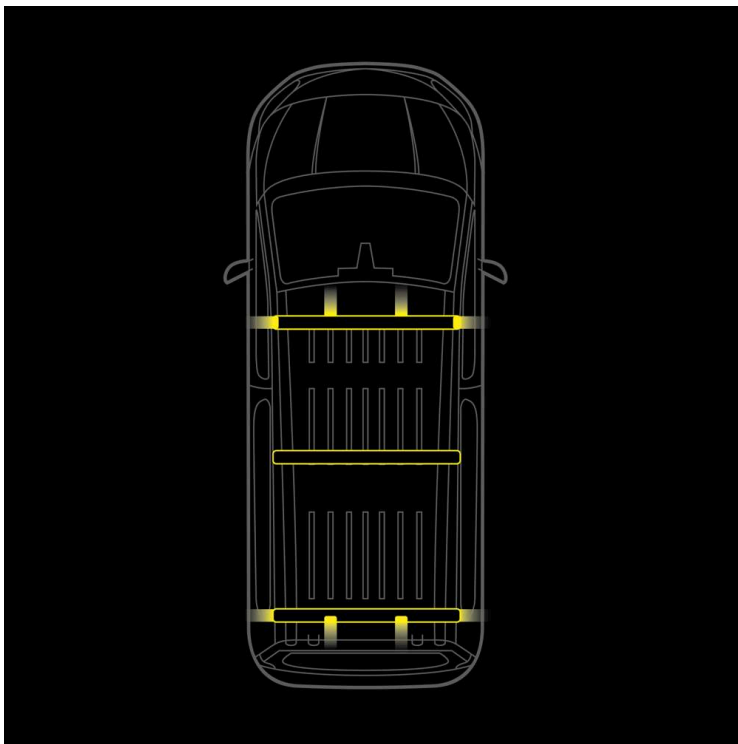

# CRUISE LIGHT C-RACK

## CRUISE LIGHT C-RACK

SUITABLE VW TRANSPORTER T6.1

Load, signal, and protect your Volkswagen Transporter T6.1 without drilling! This isn't just a roof rack – it's a highly functional and model-specific system that cleverly combines maximum load capacity with integrated high-visibility...

[Read more](#)

---

Voltage (DC)	10-48 V DC	Operating temperature	-40 ~ +65 °C
Actual lumen	9680 lm	E-approved	Yes
Length	1500 mm	ECE approval	R10
IP-class	IP67		

---