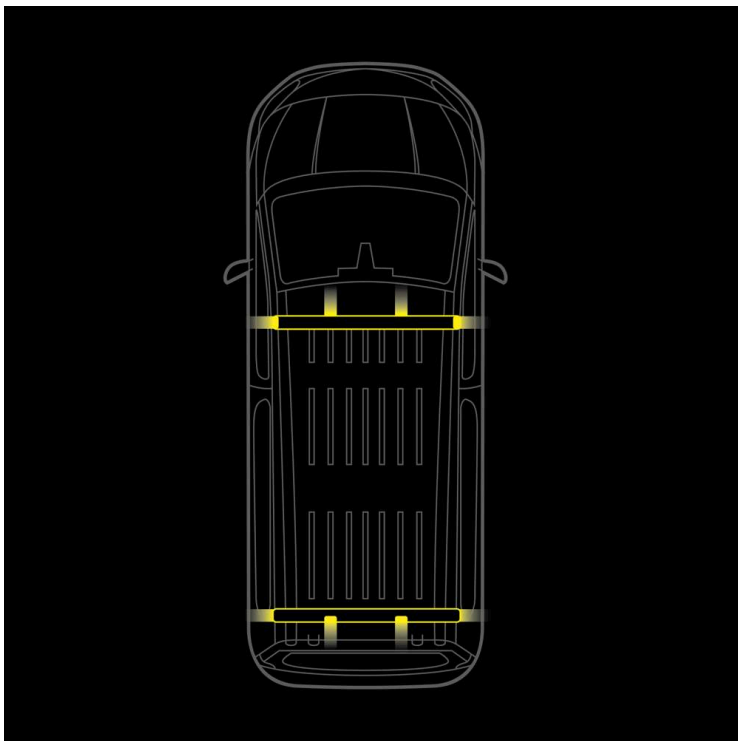

# CRUISE LIGHT C-RACK

## CRUISE LIGHT C-RACK

SUITABLE VW CRAFTER 2018-

Load, signal, and protect your Volkswagen Crafter without drilling! This isn't just a roof rack – it's a highly functional and model-specific system that cleverly combines maximum load capacity with integrated high-visibility warning...

[Read more](#)

---

Voltage (DC)	10-48 V DC	Operating temperature	-40 ~ +65 °C
Actual lumen	9680 lm	E-approved	Yes
Length	1600 mm	ECE approval	R10
IP-class	IP67		

---