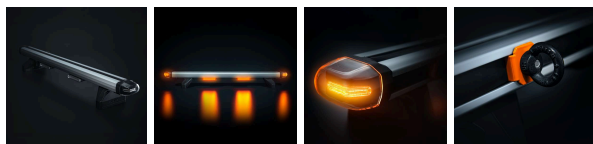

Part No. RRS4653240

CRUISE LIGHT C-RACK

CRUISE LIGHT C-RACK

SUITABLE TOYOTA PROACE 2016-

Load, signal, and protect your Toyota Proace without drilling! This isn't just a roof rack – it's a highly functional and model-specific system that cleverly combines maximum load capacity with integrated high-visibility warning...

[Read more](#)

Voltage (DC)	10-48 V DC	Operating temperature	-40 ~ +65 °C
Actual lumen	7200 lm	E-approved	Yes
Length	1500 mm	ECE approval	R10
IP-class	IP67		
