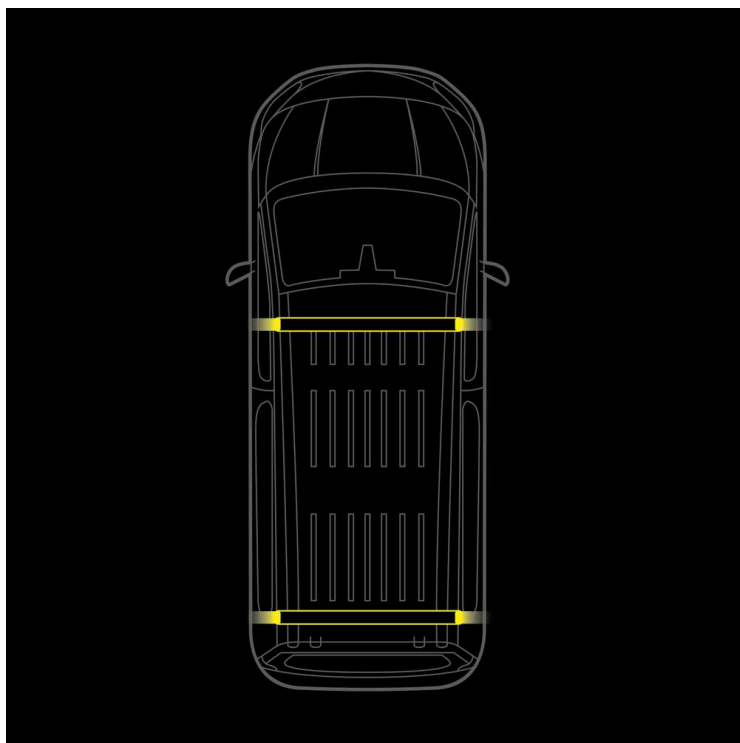

Part No. RRS4653240

CRUISE LIGHT C-RACK

CRUISE LIGHT C-RACK

SUITABLE TOYOTA PROACE 2016-

Load, signal, and protect your Toyota Proace without drilling! This isn't just a roof rack – it's a highly functional and model-specific system that cleverly combines maximum load capacity with integrated high-visibility warning...

[Read more](#)

Voltage (DC)	10-48 V DC	Operating temperature	-40 ~ +65 °C
Actual lumen	7200 lm	E-approved	Yes
Length	1500 mm	ECE approval	R10
IP-class	IP67		
