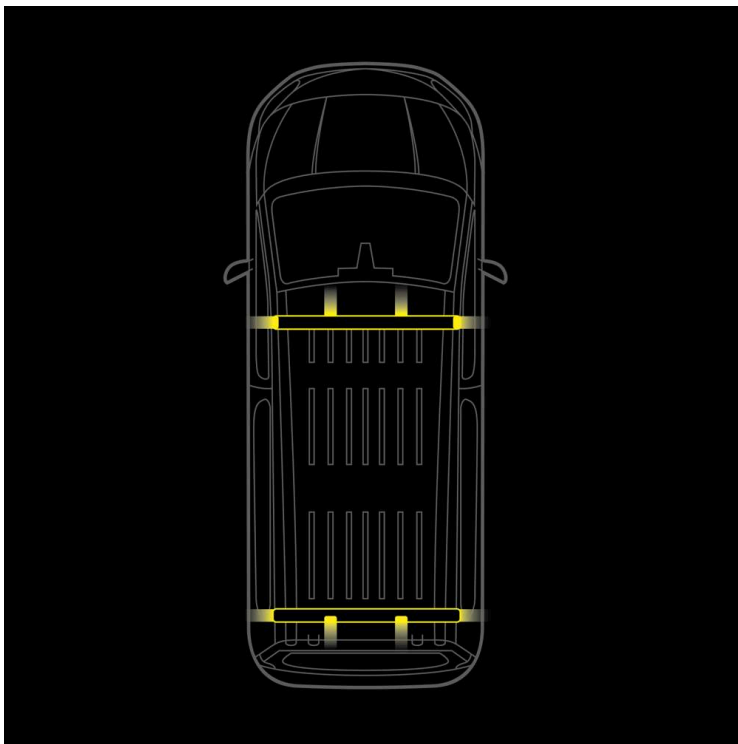

Part No. RRS3829244

CRUISE LIGHT C-RACK

CRUISE LIGHT C-RACK

SUITABLE RENAULT MASTER 2010-2025

Load, signal, and protect your Renault Master without drilling! This isn't just a roof rack – it's a highly functional and model-specific system that cleverly combines maximum load capacity with integrated high-visibility warning...

[Read more](#)

Voltage (DC)	10-48 V DC	Operating temperature	-40 ~ +65 °C
Actual lumen	9680 lm	E-approved	Yes
Length	1600 mm	ECE approval	R10
IP-class	IP67		
