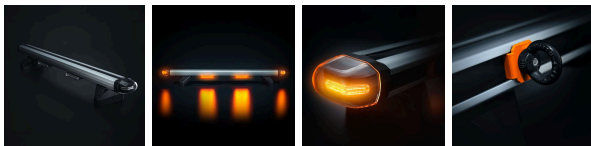

Part No. RRS3647300

CRUISE LIGHT C-RACK

CRUISE LIGHT C-RACK

SUITABLE PEUGEOT EXPERT 2016-

Load, signal, and protect your Peugeot Expert without drilling! This isn't just a roof rack – it's a highly functional and model-specific system that cleverly combines maximum load capacity with integrated high-visibility warning...

[Read more](#)

Voltage (DC)	10-48 V DC	Operating temperature	-40 ~ +65 °C
Length	1500 mm	E-approved	Yes
IP-class	IP67	ECE approval	R10
