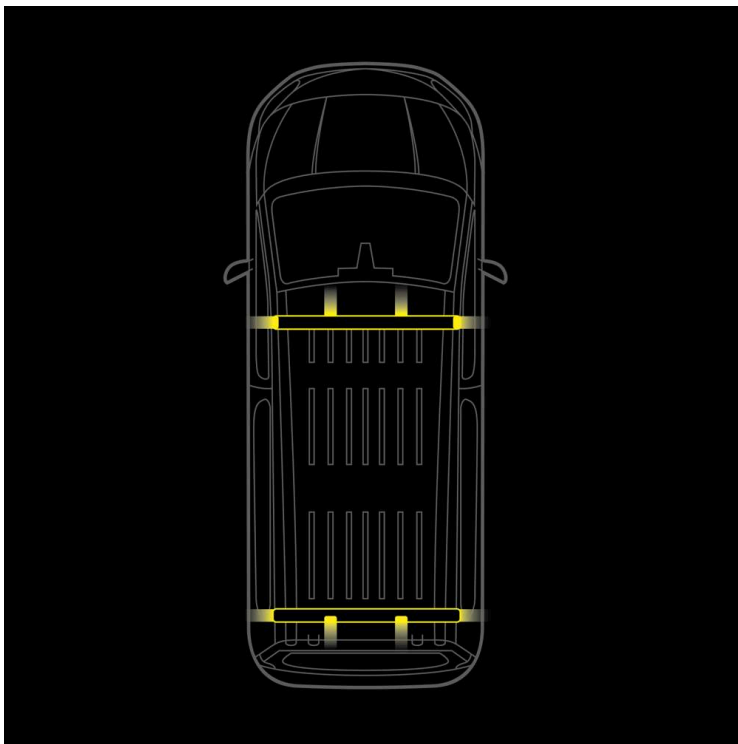

Part No. RRS3458244

CRUISE LIGHT C-RACK

CRUISE LIGHT C-RACK

SUITABLE OPEL MOVANO 2010-2020

Load, signal, and protect your Opel Movano without drilling! This isn't just a roof rack – it's a highly functional and model-specific system that cleverly combines maximum load capacity with integrated high-visibility warning...

[Read more](#)

Voltage (DC)	10-48 V DC	Operating temperature	-40 ~ +65 °C
Actual lumen	9680 lm	E-approved	Yes
Length	1600 mm	ECE approval	R10
IP-class	IP67		
