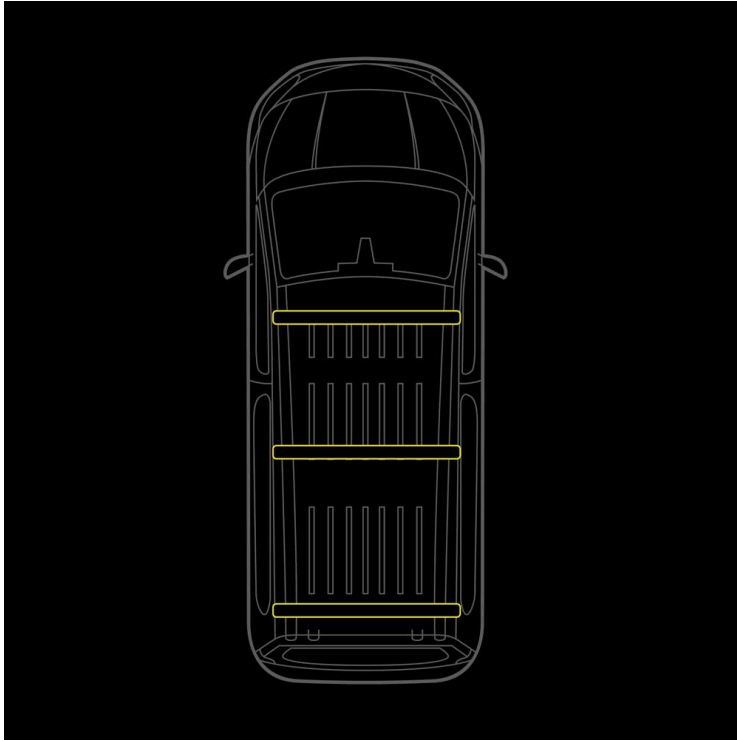

Part No. RRS3416300

CRUISE LIGHT C-RACK

CRUISE LIGHT C-RACK

SUITABLE OPEL COMBO 2019-

Load, signal, and protect your Opel Combo without drilling! This isn't just a roof rack – it's a highly functional and model-specific system that cleverly combines maximum load capacity with integrated high-visibility warning...

[Read more](#)

Voltage (DC)	10-48 V DC	Operating temperature	-40 ~ +65 °C
Length	1400 mm	E-approved	Yes
IP-class	IP67	ECE approval	R10
