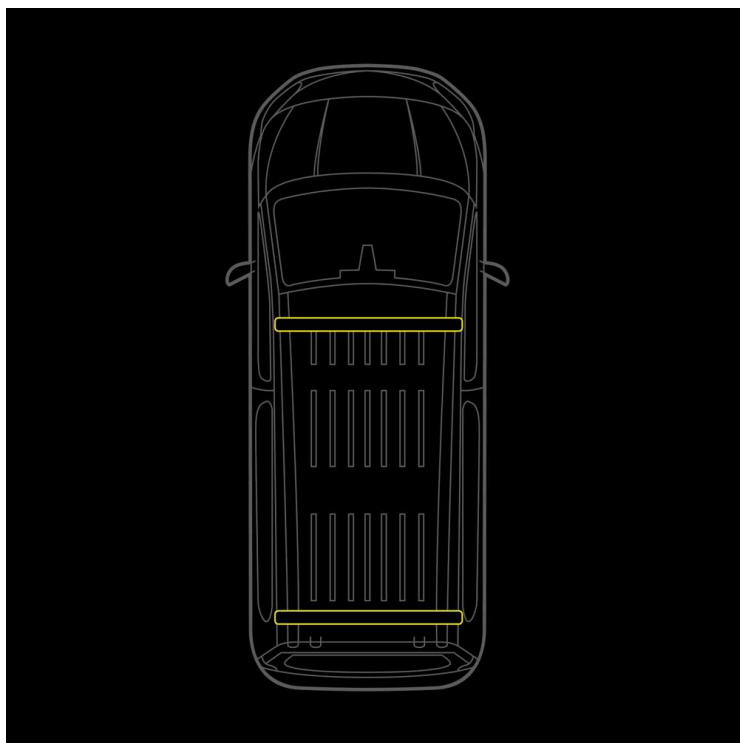

Part No. RRS3416200

# CRUISE LIGHT C-RACK

## CRUISE LIGHT C-RACK

SUITABLE OPEL COMBO 2019-

*Load, signal, and protect your Opel Combo without drilling! This isn't just a roof rack – it's a highly functional and model-specific system that cleverly combines maximum load capacity with integrated high-visibility warning...*