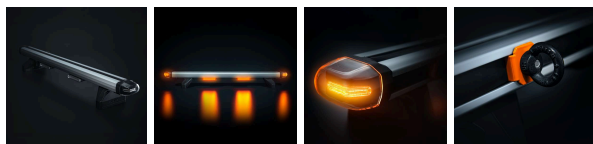

Voltage (DC)	10-48 V DC	Operating temperature	-40 ~ +65 °C
Length	1400 mm	E-approved	Yes
IP-class	IP67	ECE approval	R10