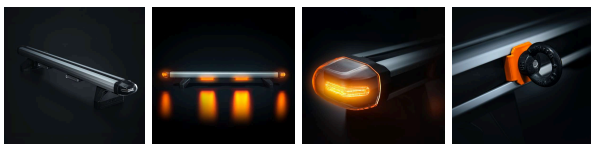

Part No. RRS3258344

CRUISE LIGHT C-RACK

CRUISE LIGHT C-RACK

SUITABLE NISSAN TOWNSTAR 2022-

Load, signal, and protect your Nissan Townstar without drilling! This isn't just a roof rack – it's a highly functional and model-specific system that cleverly combines maximum load capacity with integrated high-visibility warning...

[Read more](#)

Voltage (DC)	10-48 V DC	Operating temperature	-40 ~ +65 °C
Actual lumen	9680 lm	E-approved	Yes
Length	1400 mm	ECE approval	R10
IP-class	IP67		
