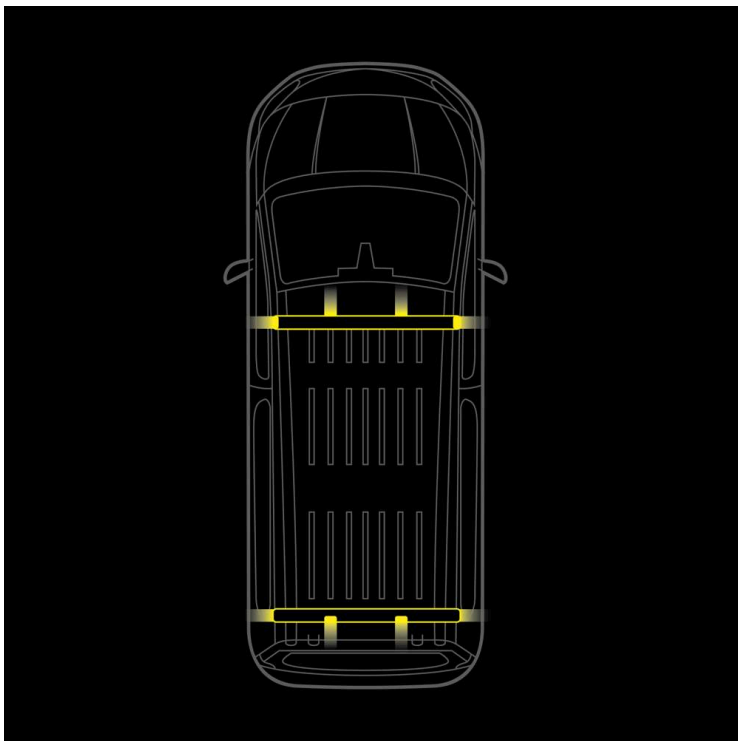

Part No. RRS3246244

CRUISE LIGHT C-RACK

CRUISE LIGHT C-RACK

SUITABLE NISSAN NV400 2010-

Load, signal, and protect your Nissan NV300 without drilling! This isn't just a roof rack – it's a highly functional and model-specific system that cleverly combines maximum load capacity with integrated high-visibility warning...

[Read more](#)

Voltage (DC)	10-48 V DC	Operating temperature	-40 ~ +65 °C
Actual lumen	9680 lm	E-approved	Yes
Length	1600 mm	ECE approval	R10
IP-class	IP67		
