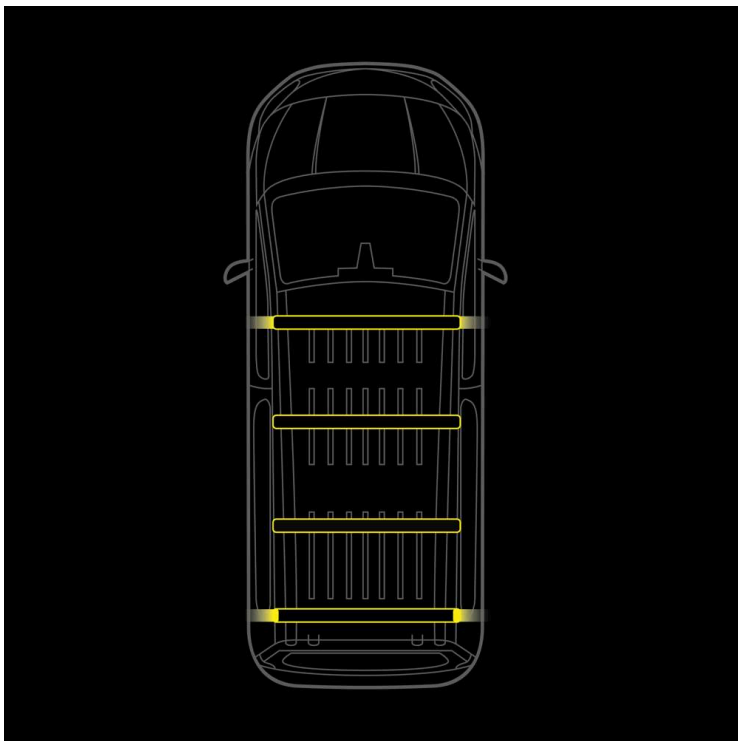

# CRUISE LIGHT C-RACK

## CRUISE LIGHT C-RACK

SUITABLE MERCEDES VITO 2014-

Load, signal, and protect your Mercedes Vito without drilling! This isn't just a roof rack – it's a highly functional and model-specific system that cleverly combines maximum load capacity with integrated high-visibility warning...

[Read more](#)

---

Voltage (DC)	10-48 V DC	Operating temperature	-40 ~ +65 °C
Actual lumen	7200 lm	E-approved	Yes
Length	1500 mm	ECE approval	R10
IP-class	IP67		

---