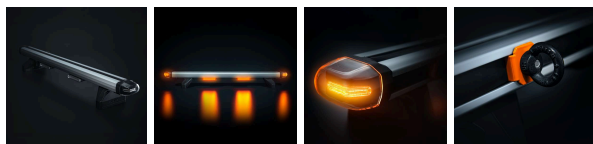

Part No. RRS1886344

CRUISE LIGHT C-RACK

CRUISE LIGHT C-RACK

SUITABLE FORD TRANSIT CUSTOM 2024-

Load, signal, and protect your Ford Transit Custom without drilling! This isn't just a roof rack – it's a highly functional and model-specific system that cleverly combines maximum load capacity with integrated high-visibility...

[Read more](#)

Voltage (DC)	10-48 V DC	Operating temperature	-40 ~ +65 °C
Actual lumen	9680 lm	E-approved	Yes
Length	1500 mm	ECE approval	R10
IP-class	IP67		
