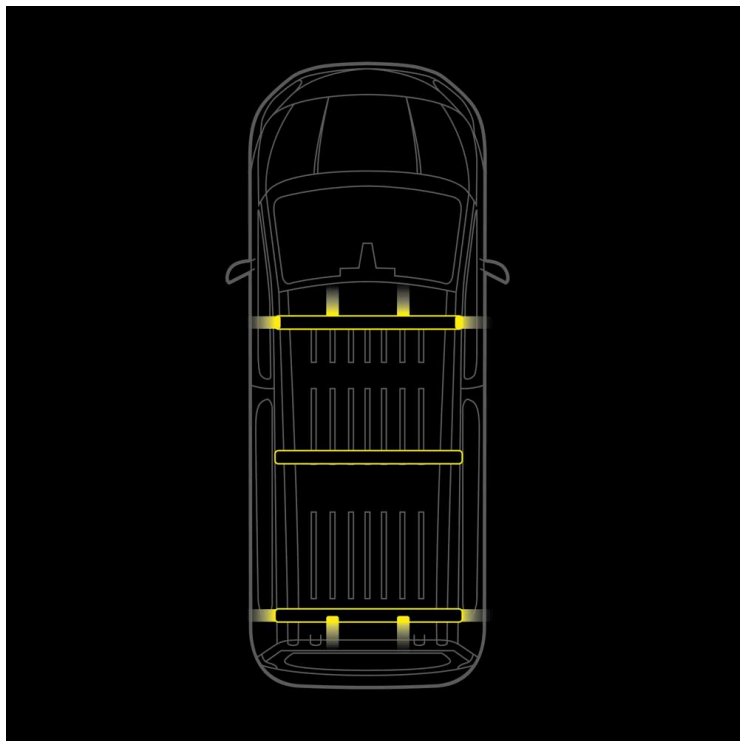

Part No. RRS1886344

CRUISE LIGHT C-RACK

CRUISE LIGHT C-RACK

SUITABLE FORD TRANSIT CUSTOM 2024-

Load, signal, and protect your Ford Transit Custom without drilling! This isn't just a roof rack – it's a highly functional and model-specific system that cleverly combines maximum load capacity with integrated high-visibility...

[Read more](#)

Voltage (DC)	10-48 V DC	Operating temperature	-40 ~ +65 °C
Actual lumen	9680 lm	E-approved	Yes
Length	1500 mm	ECE approval	R10
IP-class	IP67		
