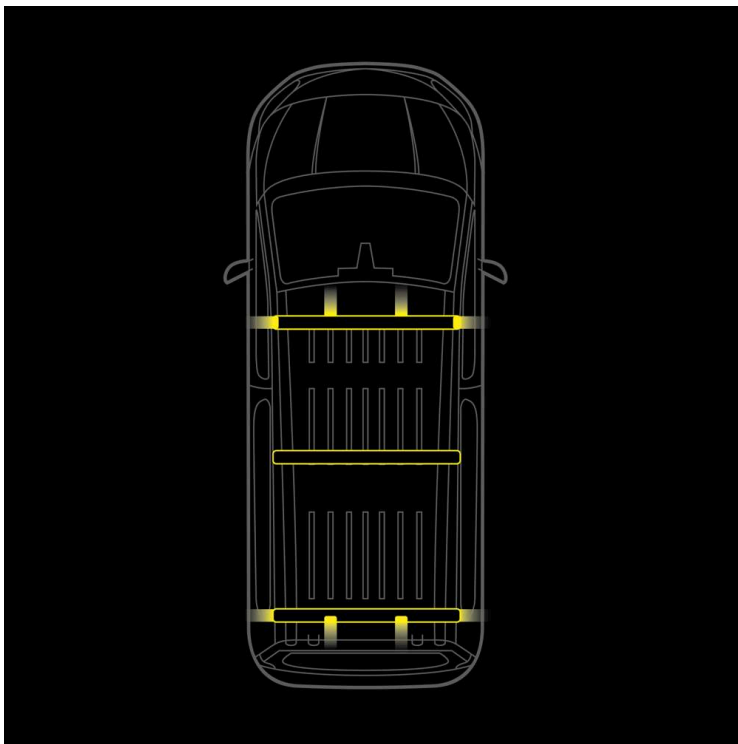

# CRUISE LIGHT C-RACK

## CRUISE LIGHT C-RACK

SUITABLE FORD TRANSIT COURIER 2024-

Load, signal, and protect your Ford Transit Courier without drilling! This isn't just a roof rack – it's a highly functional and model-specific system that cleverly combines maximum load capacity with integrated high-visibility...

[Read more](#)

---

Voltage (DC)	10-48 V DC	Operating temperature	-40 ~ +65 °C
Actual lumen	9680 lm	E-approved	Yes
Length	1300 mm	ECE approval	R10
IP-class	IP67		

---