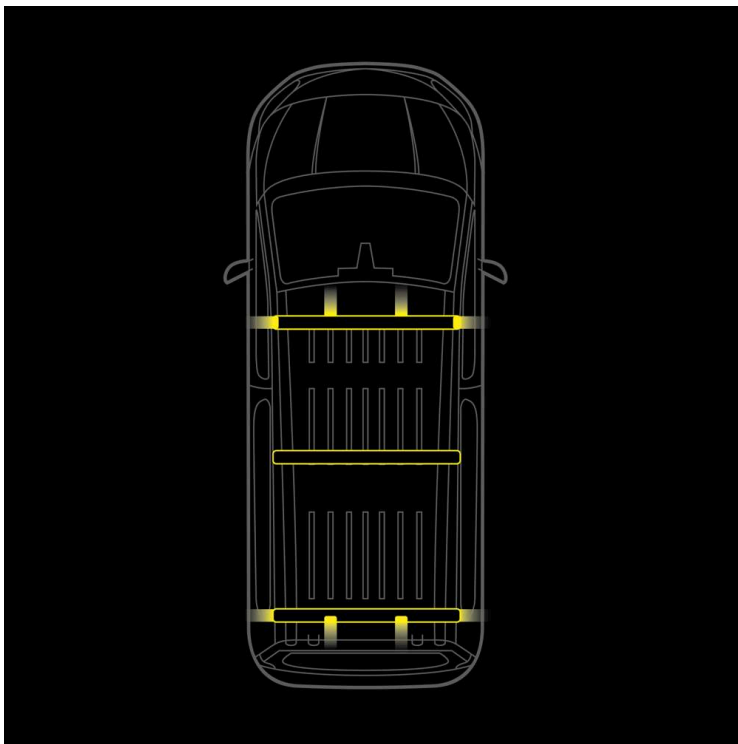

Part No. RRS1880344

CRUISE LIGHT C-RACK

CRUISE LIGHT C-RACK

SUITABLE FORD TRANSIT CONNECT 2023-

Load, signal, and protect your Ford Transit Connect without drilling! This isn't just a roof rack – it's a highly functional and model-specific system that cleverly combines maximum load capacity with integrated high-visibility...

[Read more](#)

Voltage (DC)	10-48 V DC	Operating temperature	-40 ~ +65 °C
Actual lumen	9680 lm	E-approved	Yes
Length	1300 mm	ECE approval	R10
IP-class	IP67		
