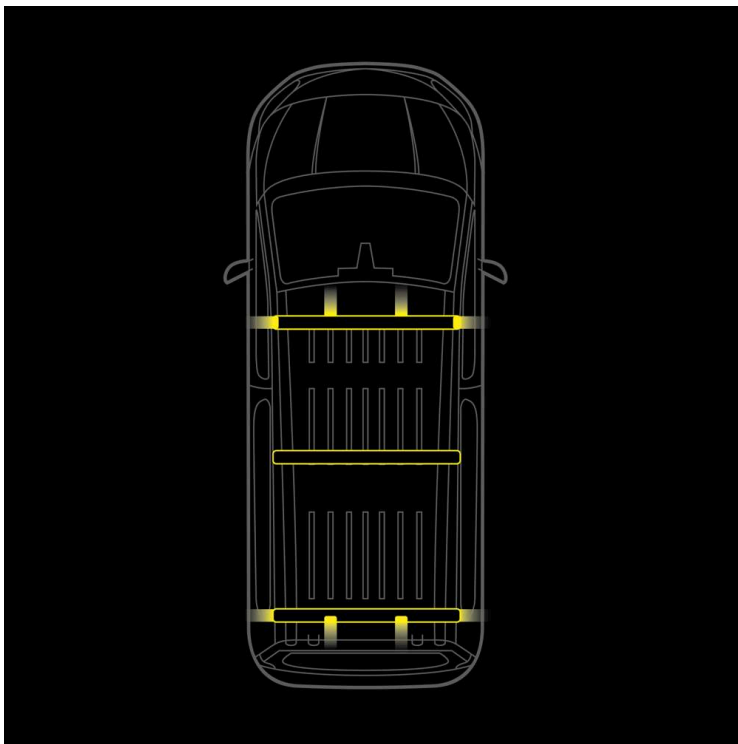

Part No. RRS1878344

CRUISE LIGHT C-RACK

CRUISE LIGHT C-RACK

SUITABLE FORD TRANSIT CONNECT 2014-2022

Load, signal, and protect your Ford Transit Connect without drilling! This isn't just a roof rack – it's a highly functional and model-specific system that cleverly combines maximum load capacity with integrated high-visibility...

[Read more](#)

Voltage (DC)	10-48 V DC	Operating temperature	-40 ~ +65 °C
Actual lumen	9680 lm	E-approved	Yes
Length	1300 mm	ECE approval	R10
IP-class	IP67		
