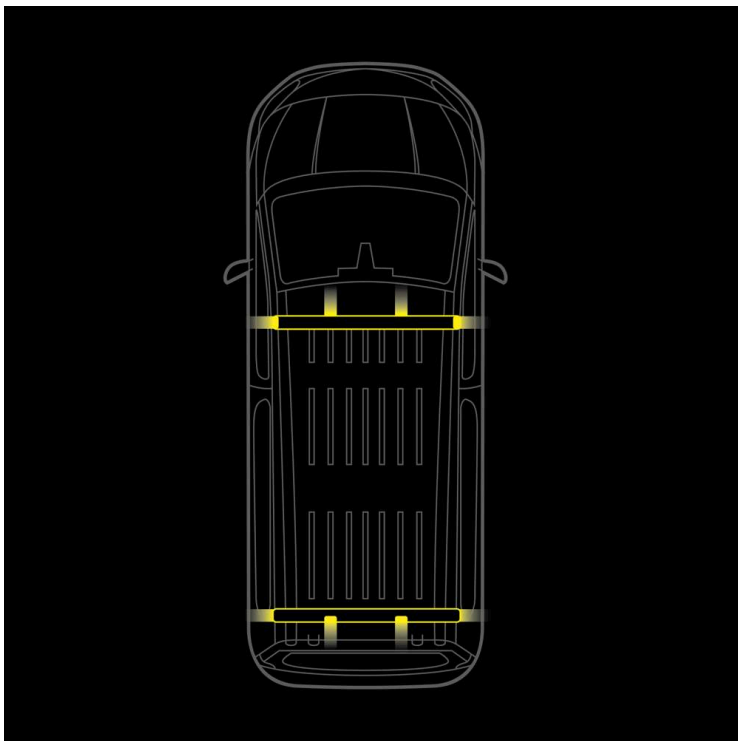

# CRUISE LIGHT C-RACK

## CRUISE LIGHT C-RACK

SUITABLE FIAT SCUDO 2020-

*Load, signal, and protect your Fiat Scudo without drilling! This isn't just a roof rack – it's a highly functional and model-specific system that cleverly combines maximum load capacity with integrated high-visibility warning...*

[Read more](#)

---

Voltage (DC)	10-48 V DC	Operating temperature	-40 ~ +65 °C
Actual lumen	9680 lm	E-approved	Yes
Length	1500 mm	ECE approval	R10
IP-class	IP67		

---