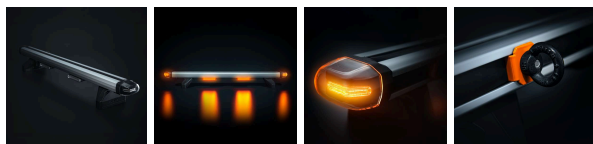

Voltage (DC)	10-48 V DC	Operating temperature	-40 ~ +65 °C
Length	1500 mm	E-approved	Yes
IP-class	IP67	ECE approval	R10