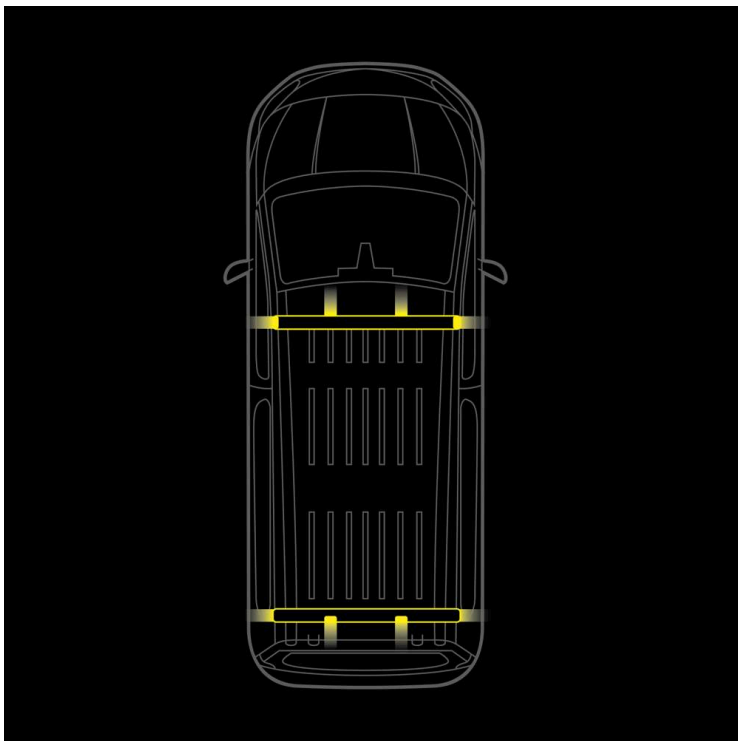

Part No. RRS1456244

CRUISE LIGHT C-RACK

CRUISE LIGHT C-RACK

SUITABLE CITROËN JUMPY 2016-

Load, signal, and protect your Citroën Jumpy without drilling! This isn't just a roof rack – it's a highly functional and model-specific system that cleverly combines maximum load capacity with integrated high-visibility warning...

[Read more](#)

Voltage (DC)	10-48 V DC	Operating temperature	-40 ~ +65 °C
Actual lumen	9680 lm	E-approved	Yes
Length	1500 mm	ECE approval	R10
IP-class	IP67		
