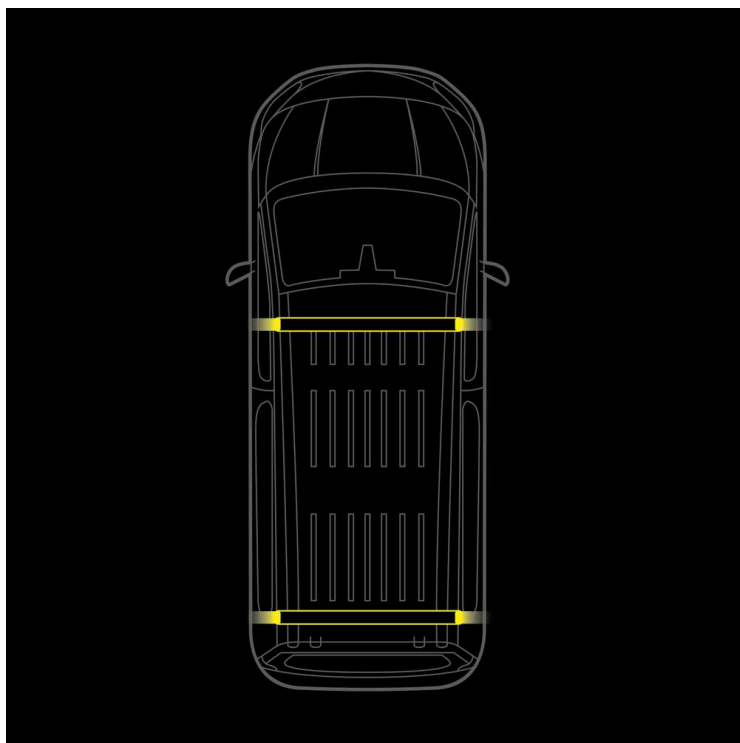

# CRUISE LIGHT C-RACK

## CRUISE LIGHT C-RACK

SUITABLE CITROËN JUMPY 2016-

Load, signal, and protect your Citroën Jumpy without drilling! This isn't just a roof rack – it's a highly functional and model-specific system that cleverly combines maximum load capacity with integrated high-visibility warning...

[Read more](#)

---

Voltage (DC)	10-48 V DC	Operating temperature	-40 ~ +65 °C
Actual lumen	7200 lm	E-approved	Yes
Length	1500 mm	ECE approval	R10
IP-class	IP67		

---