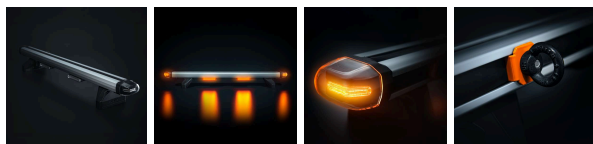

Voltage (DC)	10-48 V DC	Operating temperature	-40 ~ +65 °C
Actual lumen	7200 lm	E-approved	Yes
Length	1500 mm	ECE approval	R10
IP-class	IP67