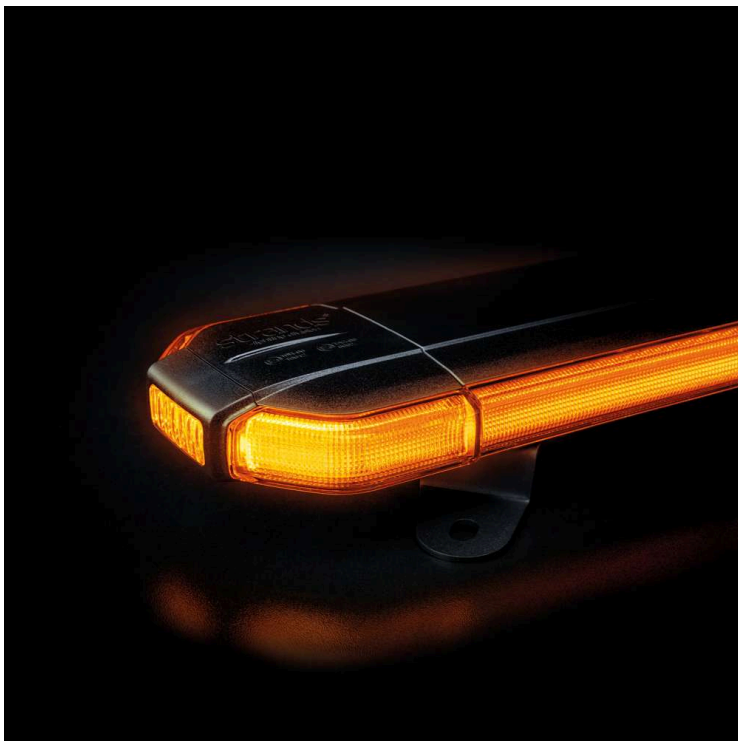

Part No. RBS384928AAR

# REAR-MOUNTED CRUISE LIGHT

## REAR-MOUNTED CRUISE LIGHT

SUITABLE RENAULT TRAFIC 2014-

*Elegant, robust, and quick to install – Flashing Light Bar System suitable for Renault Trafic! For vans that require visible and approved warning lights, this system offers a drill-free and quickly mounted solution...*