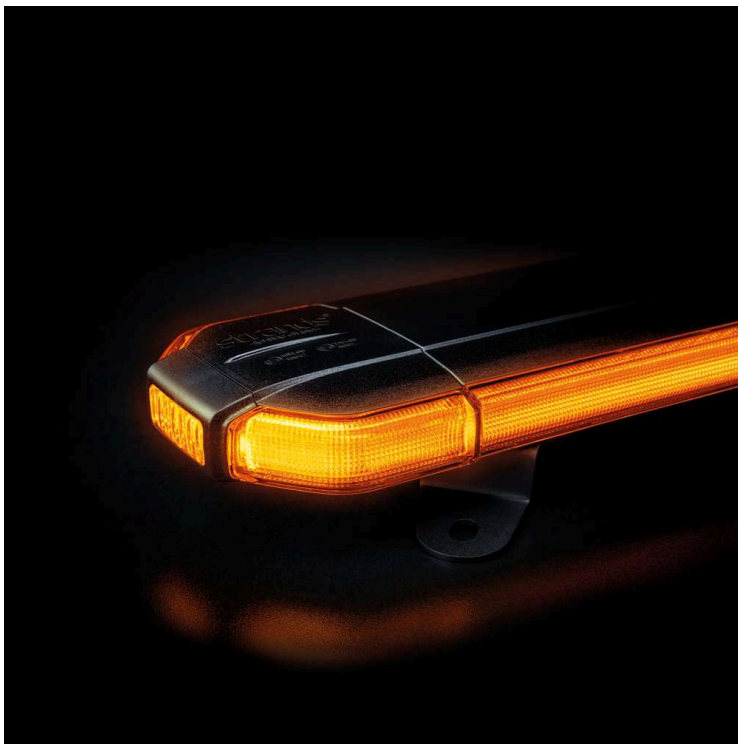

Part No. RBS382928AAR

REAR-MOUNTED CRUISE LIGHT

REAR-MOUNTED CRUISE LIGHT

SUITABLE RENAULT MASTER 2010-

Elegant, robust, and quick to install – Flashing Light Bar System suitable for Renault Master! For vans that require visible and approved warning lights, this system offers a drill-free and quickly mounted solution...

[Read more](#)

Voltage (DC)	10-32 V DC	Length	1381.6 mm
Consumption	115 W	Depth	120 mm
Connection	Cable	Height	36 mm
Cable length	5000 mm	IP-class	IP67
Color lens	Clear	Operating temperature	-40 - +65 °C
Color LED's	Amber	E-approved	Yes
Material lens	Polycarbonate	ECE approval	R10, R65 Class 2
