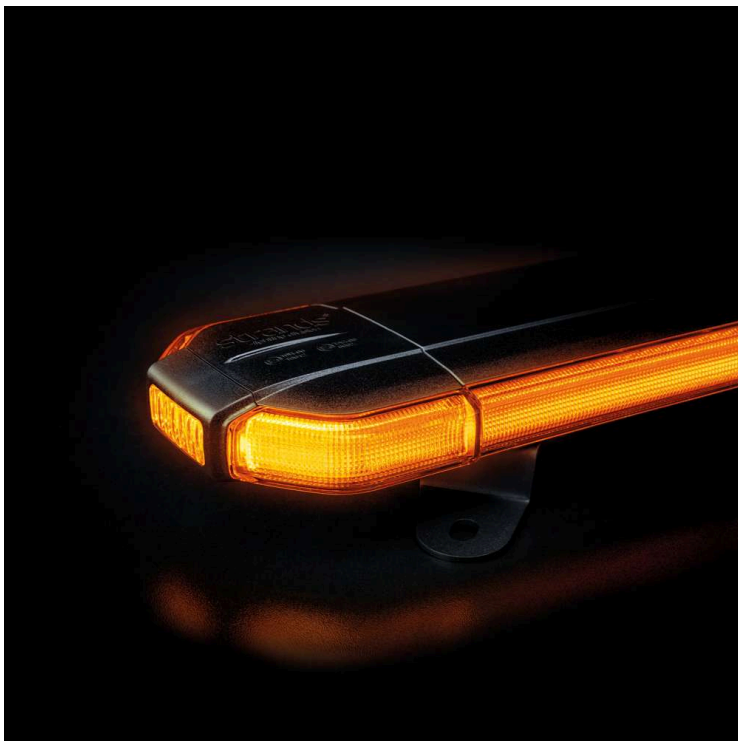

Part No. RBS284228AAF

FRONT-MOUNTED CRUISE LIGHT

FRONT-MOUNTED CRUISE LIGHT

SUITABLE MERCEDES SPRINTER 2018.

Elegant, robust, and quick to install – Flashing Light Bar System suitable for Mercedes Sprinter! For vans that require visible and approved warning lights, this system offers a drill-free and quickly mounted solution...

[Read more](#)

Voltage (DC)	10-32 V DC	Length	1381.6 mm
Consumption	115 W	Depth	120 mm
Connection	Cable	Height	36 mm
Cable length	5000 mm	IP-class	IP67
Color lens	Clear	Operating temperature	-40 - +65 °C
Color LED's	Amber	E-approved	Yes
Material lens	Polycarbonate	ECE approval	R10, R65 Class 2
