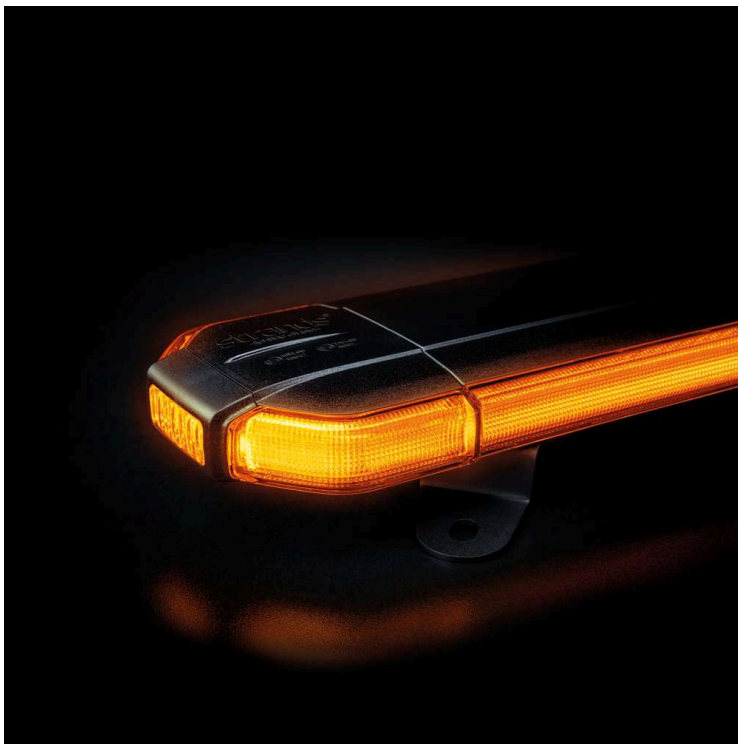

Part No. RBS172526AAR

REAR-MOUNTED CRUISE LIGHT

REAR-MOUNTED CRUISE LIGHT

SUITABLE FIAT SCUDO 2020-

Elegant, robust, and quick to install – Flashing Light Bar System suitable for Fiat Scudo! For vans that require visible and approved warning lights, this system offers a drill-free and quickly mounted solution...

[Read more](#)

Voltage (DC)	10-32 V DC	Length	1229.2 mm
Consumption	110 W	Depth	120 mm
Connection	Cable	Height	36 mm
Cable length	5000 mm	IP-class	IP67
Color lens	Clear	Operating temperature	-40 - +65 °C
Color LED's	Amber	E-approved	Yes
Material lens	Polycarbonate	ECE approval	R10, R65 Class 2
