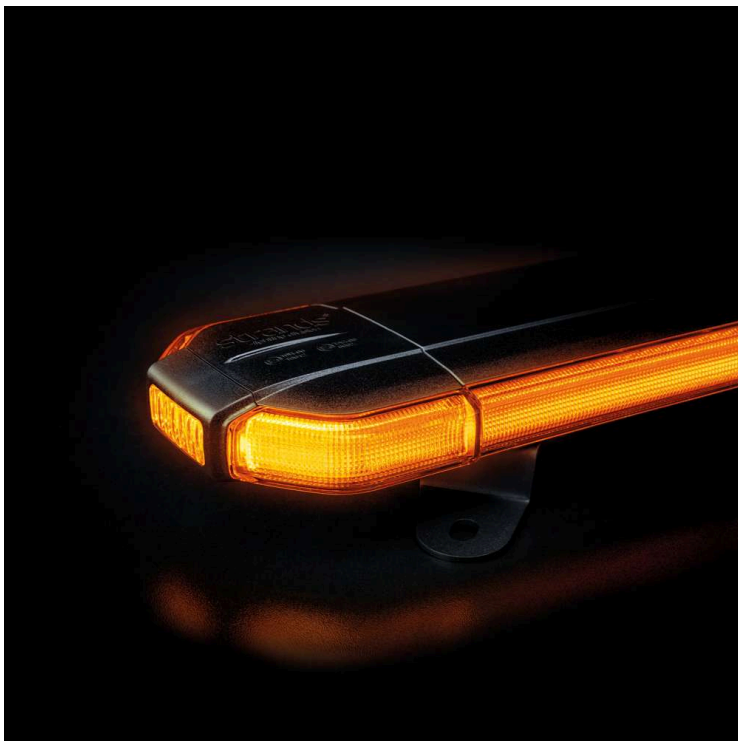

Part No. RBS172526AAF

FRONT-MOUNTED CRUISE LIGHT

FRONT-MOUNTED CRUISE LIGHT

SUITABLE FIAT SCUDO 2020-

Elegant, robust, and quick to install – Flashing Light Bar System suitable for Fiat Scudo! For vans that require visible and approved warning lights, this system offers a drill-free and quickly mounted solution...

[Read more](#)

| | | | |
|----------------------|---------------|------------------------------|------------------|
| Voltage (DC) | 10-32 V DC | Length | 1229.2 mm |
| Consumption | 110 W | Depth | 120 mm |
| Connection | Cable | Height | 36 mm |
| Cable length | 5000 mm | IP-class | IP67 |
| Color lens | Clear | Operating temperature | -40 - +65 °C |
| Color LED's | Amber | E-approved | Yes |
| Material lens | Polycarbonate | ECE approval | R10, R65 Class 2 |
