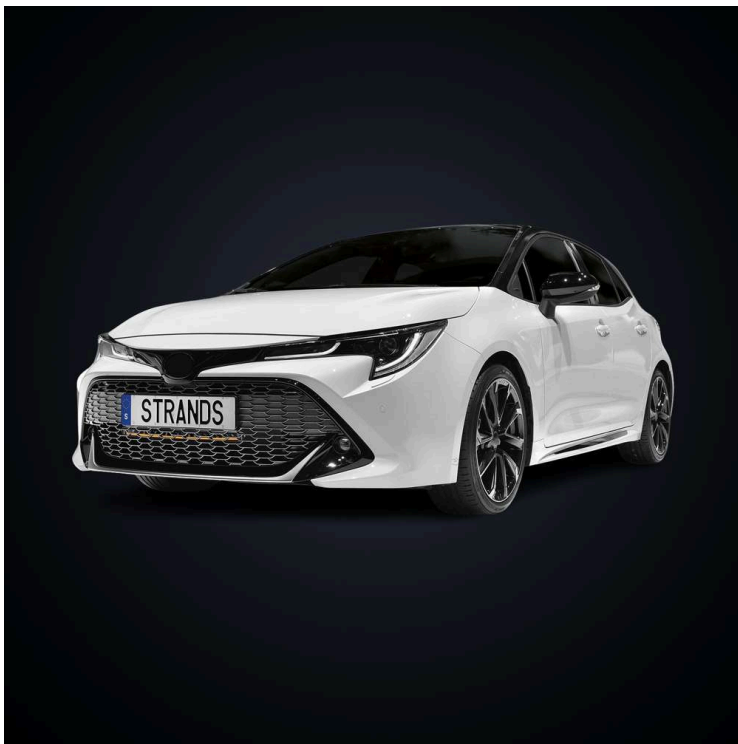

Part No. MAK46272215A

LED BAR PACKAGE SIBERIA SRC 22"

LED BAR PACKAGE SIBERIA SRC 22"

SUITABLE TOYOTA COROLLA 2019 -

Experience powerful lighting with Strands Lighting Division –
Over 508m range and a 4x wider light beam. Dramatically
increase your high beam range and field of view for safer
nightdriving.

[Read more](#)

Voltage (DC)	10-40 V DC	Length	559.4 mm
Consumption	65 W	Depth	55.5 mm
Actual lumen	4500 lm	Height	45 mm
1 lux @	401 m	Height including bracket	65 mm
Color temperature	5700 K	IP-class	IP67/69K
Beam pattern	Combo	Operating temperature	-20°C - +45°C °C
Cable length	500 mm	E-approved	Yes
Color lens	Clear	ECE approval	R7, R10, R112
Material housing/chassi	Aluminium	Reference number	37.5
Material lens	Polycarbonate		
