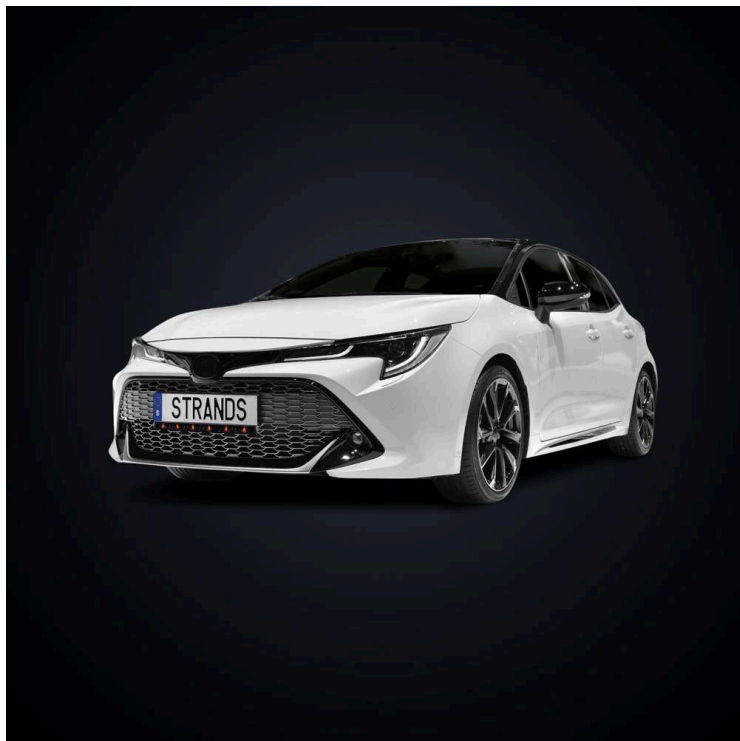

Part No. MAK46271014A

LED BAR PACKAGE DARK KNIGHT NUUK 20"

LED BAR PACKAGE DARK KNIGHT NUUK 20"

SUITABLE TOYOTA COROLLA 2019 -

Experience powerful lighting with Strands Lighting Division –
Over 452m range and a 4x wider light beam. Dramatically
increase your high beam range and field of view for safer
nightdriving.

[Read more](#)

Voltage (DC)	10-36 V DC
Consumption	94 W
Actual lumen	9500 lm
1 lux @	452 m
Color temperature	5700 K
Beam pattern	Combo
Cable length	500 mm
Color lens	Black
Material housing/chassi	Aluminium
Material lens	Polycarbonate