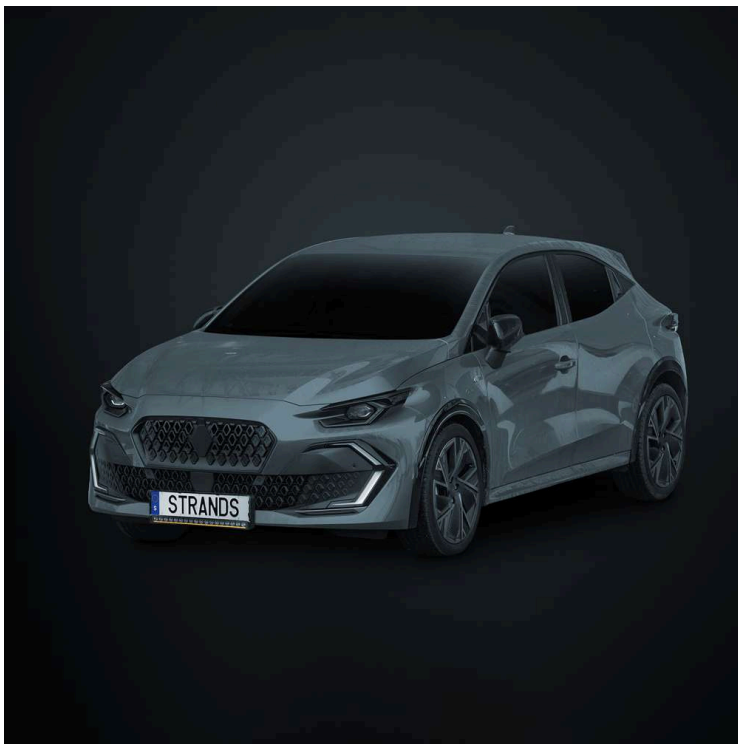

Part No. MAK38164514A

# NUUK D-LINE LED BAR 20" COMPLETE KIT

## NUUK D-LINE LED BAR 20" COMPLETE KIT

SUITABLE RENAULT CLIO 2026-

The Nuuk D-Line 20" LED bar has an optimized beam with a range of more than 492 meters and 9600 actual lumens in Xperience mode.

[Read more](#)