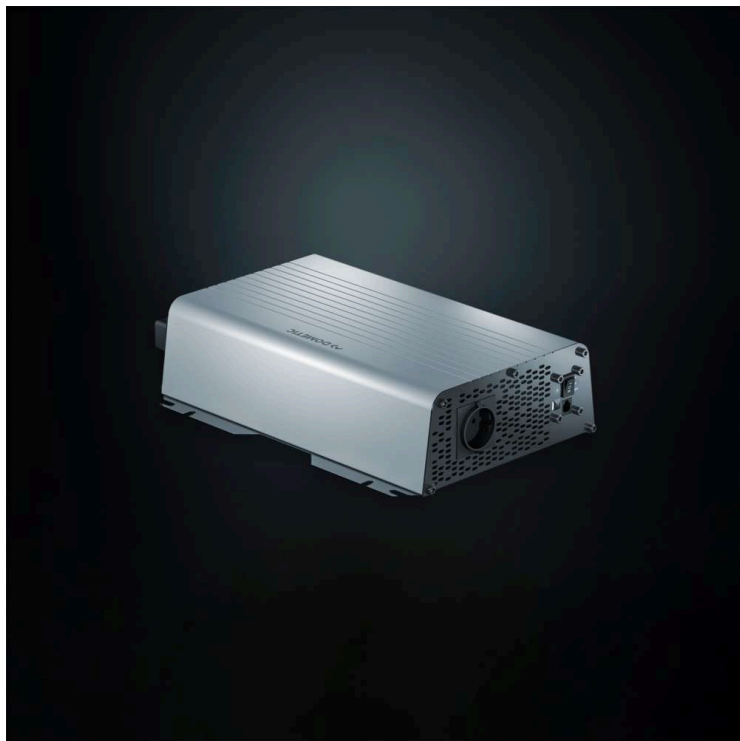

Part No. 9600002549

# SINE INVERTER 2000 W, 12V-230V AC, WITH

## SINE INVERTER 2000 W, 12V-230V AC, WITH REMOTE CONTROL

*WITH REMOTE CONTROL*

[Read more](#)

---

E-approved

No