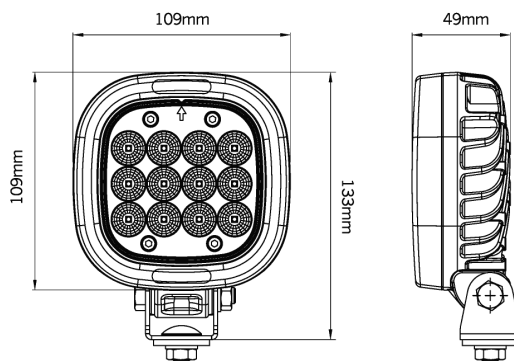

Part No. 908537

PRESIDENT WORK LIGHT 2.0 24W AMBER

✓ 1 LUX @ 72M

✓ ADR

✓ IP6K9K

PRESIDENT WORK LIGHT 2.0 24W AMBER

AMBER POS. | ADR

The President work light 2.0 24W is made for professionals who want powerful working illumination combined with a bold amber position light.

[Read more](#)

Voltage (DC)	10-70 V DC
Consumption	24 W
Functions	work light, Amber Pos.
Consumption specific function	Work 24W, Amber
Actual lumen	3210 lm
1 lux @	72 m
Color temperature	5700 K
Beam pattern	wide beam
Connection	Cable
Cable length	2000 mm
Color lens	Clear
Color LED's	White Amber

Material housing/chassi	Aluminium
Material lens	Polycarbonate
Length	109 mm
Depth	49 mm
Height	109 mm
Height including bracket	133 mm
IP-class	IP6K9K
Operating temperature	-40 - +40 °C
E-approved	No
ECE approval	R10.06
ADR-approved	Yes