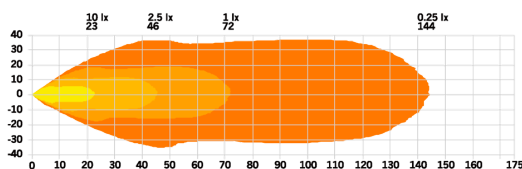

Part No. 908537

PRESIDENT WORK LIGHT 2.0 24W AMBER

✓ 1 LUX @ 72M

✓ ADR

✓ IP6K9K

PRESIDENT WORK LIGHT 2.0 24W AMBER

AMBER POS. | ADR

The President work light 2.0 24W is made for professionals who want powerful working illumination combined with a bold amber position light.

[Read more](#)

Voltage (DC)	10-70 V DC
Consumption	24 W
Functions	work light, Amber Pos.
Consumption specific function	Work 24W, Amber
Actual lumen	3210 lm
1 lux @	72 m
Color temperature	5700 K
Beam pattern	wide beam
Connection	Cable
Cable length	2000 mm
Color lens	Clear
Color LED's	White Amber

Material housing/chassi	Aluminium
Material lens	Polycarbonate
Length	109 mm
Depth	49 mm
Height	109 mm
Height including bracket	133 mm
IP-class	IP6K9K
Operating temperature	-40 - +40 °C
E-approved	No
ECE approval	R10.06
ADR-approved	Yes