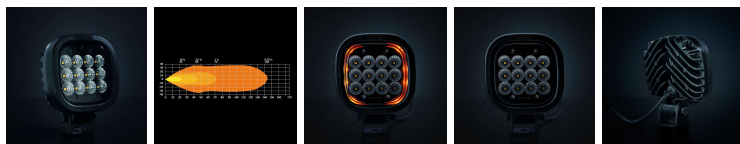

Part No. 908537

PRESIDENT WORK LIGHT 2.0 24W AMBER

✓ 1 LUX @ 72M

✓ ADR

✓ IP6K9K

PRESIDENT WORK LIGHT 2.0 24W AMBER

AMBER POS. | ADR

The President work light 2.0 24W is made for professionals who want powerful working illumination combined with a bold amber position light.

[Read more](#)

Voltage (DC)	10-70 V DC
Consumption	24 W
Functions	work light, Amber Pos.
Consumption specific function	Work 24W, Amber
Actual lumen	3210 lm
1 lux @	72 m
Color temperature	5700 K
Beam pattern	wide beam
Connection	Cable
Cable length	2000 mm
Color lens	Clear
Color LED's	White Amber

Material housing/chassi	Aluminium
Material lens	Polycarbonate
Length	109 mm
Depth	49 mm
Height	109 mm
Height including bracket	133 mm
IP-class	IP6K9K
Operating temperature	-40 - +40 °C
E-approved	No
ECE approval	R10.06
ADR-approved	Yes