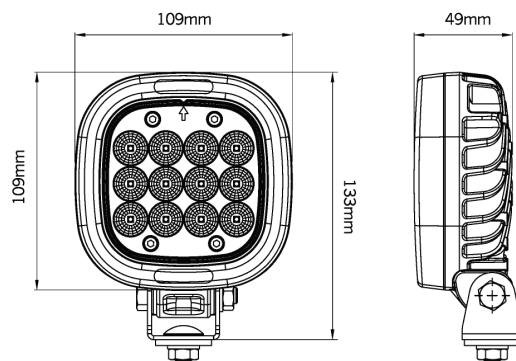

# PRESIDENT WORK LIGHT 2.0 24W

✓ 1 LUX @ 72 M

✓ ADR

✓ IP6K9K

## PRESIDENT WORK LIGHT 2.0 24W

24V | WIDE BEAM | ADR

The President work light 2.0 24W is developed for professionals who need dependable illumination with powerful output and uncompromising clarity.

[Read more](#)

Voltage (DC)	10-70 V DC
Consumption	24 W
Functions	work light
Actual lumen	3210 lm
1 lux @	72 m
Color temperature	5700 K
Beam pattern	wide beam
Connection	Cable
Cable length	2000 mm
Color lens	Clear
Color LED's	White

Material housing/chassi	Aluminium
Material lens	Polycarbonate
Length	109 mm
Depth	49 mm
Height	109 mm
Height including bracket	133 mm
IP-class	IP6K9K
Operating temperature	-40 - +40 °C
E-approved	No
ECE approval	R10.06
ADR-approved	Yes