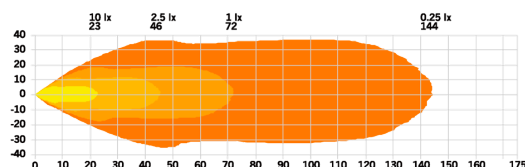

Voltage (DC)	10-70 V DC
Consumption	24 W
Functions	work light
Actual lumen	3210 lm
1 lux @	72 m
Color temperature	5700 K
Beam pattern	wide beam
Connection	Cable
Cable length	2000 mm
Color lens	Clear
Color LED's	White