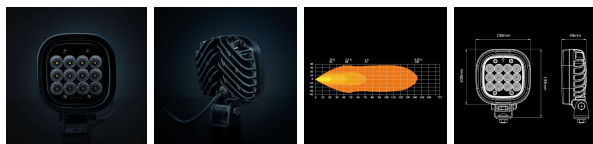

# PRESIDENT WORK LIGHT 2.0 24W

✓ 1 LUX @ 72 M

✓ ADR

✓ IP6K9K

## PRESIDENT WORK LIGHT 2.0 24W

24V | WIDE BEAM | ADR

The President work light 2.0 24W is developed for professionals who need dependable illumination with powerful output and uncompromising clarity.

[Read more](#)

Voltage (DC)	10-70 V DC
Consumption	24 W
Functions	work light
Actual lumen	3210 lm
1 lux @	72 m
Color temperature	5700 K
Beam pattern	wide beam
Connection	Cable
Cable length	2000 mm
Color lens	Clear
Color LED's	White

Material housing/chassi	Aluminium
Material lens	Polycarbonate
Length	109 mm
Depth	49 mm
Height	109 mm
Height including bracket	133 mm
IP-class	IP6K9K
Operating temperature	-40 - +40 °C
E-approved	No
ECE approval	R10.06
ADR-approved	Yes