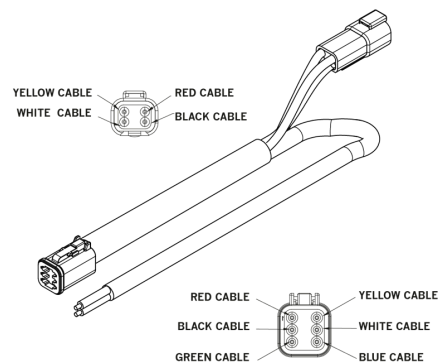

Part No. 907006

STRANDS PRO DT-6 TO DT-4 CONNECTOR CABLE

- ✓ RELIABLE POWER DELIVERY
- ✓ BUILT FOR PERFORMANCE
- ✓ MADE FOR STRANDS LIGHTS

STRANDS PRO DT-6 TO DT-4 CONNECTOR CABLE

150W MAX

The Strands Pro range is a series of cables and accessories designed to make installing your new light easy and efficient.

[Read more](#)

Connection
Material housing/chassi

DT-4Pin | DT-6Plug
PVC

Operating temperature

-40 · +85 °C