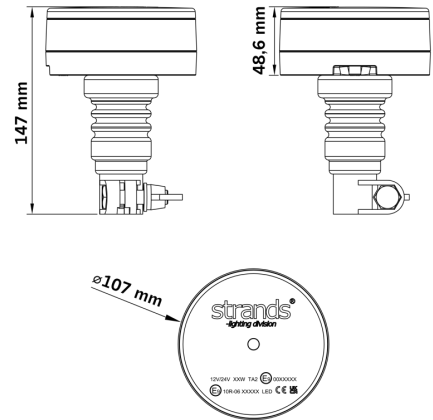

Part No. 905010

UNITY WARNING LIGHT BEACON 107MM FLEXI

✓ CISPR 25

✓ ICAO

✓ R65

UNITY WARNING LIGHT BEACON 107MM FLEXI POLE MOUNT

AMBER LENS | FLEXI POLE | ICAO

Made for function, performance, and reliability. The Unity rotating warning light combines 21 W of power, 8 flash patterns, automatic day/night mode, IP69K protection, and R65 Class 2 approval in a durable...

[Read more](#)

Voltage (DC)	12-24 V DC
Consumption	21 W
Functions	Amber warning light, Cruise mode
Connection	Pole mount
Color lens	Amber
Color LED's	Warm white
Material housing/chassi	Base: Aluminium Top: Plastic

Material lens	Polycarbonate
Height	147 mm
IP-class	IP69K
Operating temperature	-30 - +60 °C
E-approved	Yes
ECE approval	R10.06, R65 Class 2
Other approval	ICAO, CISPR25 Class 3