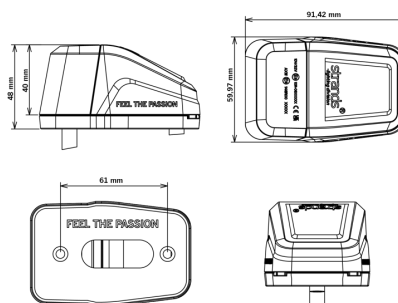

# IZE LED ROOF LIGHT DUO FUNCTION

## IZE LED ROOF LIGHT DUO FUNCTION

WHITE/AMBER POS. | WARNING LIGHT | DARK LENS

The IZE LED roof light is a classic "Volvo-style" lamp with a sleek and modern design. Its dark lens will look good on any truck.

[Read more](#)

<b>Voltage (DC)</b>	10-32 V DC
<b>Consumption</b>	4 W
<b>Functions</b>	Warning light, Amber Pos., Front marker
<b>Consumption specific function</b>	Amber pos. 1W, Warning 4W, White pos. 2.2W
<b>Connection</b>	Cable
<b>Cable length</b>	1000 mm
<b>Color lens</b>	Dark
<b>Color LED's</b>	White   Amber
<b>Material housing/chassi</b>	Polycarbonate
<b>Material lens</b>	Polycarbonate

<b>Length</b>	60 mm
<b>Depth</b>	91.4 mm
<b>Height</b>	48 mm
<b>Height including bracket</b>	65.6 mm
<b>CC</b>	61 mm
<b>IP-class</b>	IP69K
<b>Operating temperature</b>	-30 - +60 °C
<b>E-approved</b>	Yes
<b>ECE approval</b>	R10.06, R148