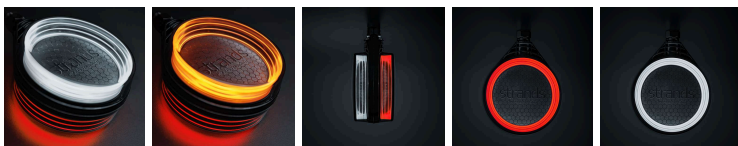

Part No. 903006

FOR9T SPANISH LIGHT 3 FUNC.

FOR9T SPANISH LIGHT 3 FUNC.

RED/AMBER/WHITE | DARK LENS

This is a classic, double-sided Spanish light reimagined with the unmistakable FOR9T character. Signature position light lines, a dark lens, and carefully matched details make it a true eye-catcher with a striking...

[Read more](#)

Voltage (DC)	10-40 V DC
Consumption	8 W
Functions	Side marker, Front marker, Rear marker
Consumption specific function	Front marker 2W, Side marker 2W, Rear marker 4W
Connection	Cable
Cable length	500 mm
Color lens	Dark
Color LED's	White Amber Red
Material housing/chassi	Polycarbonate

Material lens	Polycarbonate
Depth	60 mm
Height	150 mm
Height including bracket	150 mm
IP-class	IP67
Operating temperature	-25 · +60 °C
E-approved	No
ECE approval	R10.06