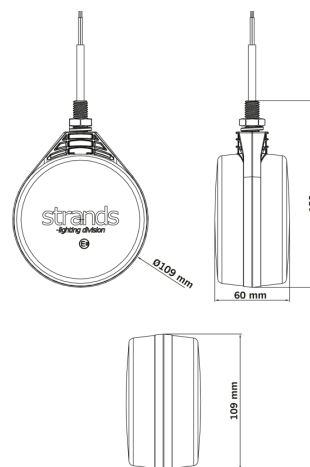

Part No. 903006

FOR9T SPANISH LIGHT 3 FUNC.

FOR9T SPANISH LIGHT 3 FUNC.

RED/AMBER/WHITE | DARK LENS

This is a classic, double-sided Spanish light reimagined with the unmistakable FOR9T character. Signature position light lines, a dark lens, and carefully matched details make it a true eye-catcher with a striking...

[Read more](#)

Voltage (DC)	10-40 V DC
Consumption	8 W
Functions	Side marker, Front marker, Rear marker
Consumption specific function	Front marker 2W, Side marker 2W, Rear marker 4W
Connection	Cable
Cable length	500 mm
Color lens	Dark
Color LED's	White Amber Red
Material housing/chassi	Polycarbonate

Material lens	Polycarbonate
Depth	60 mm
Height	150 mm
Height including bracket	150 mm
IP-class	IP67
Operating temperature	-25 · +60 °C
E-approved	No
ECE approval	R10.06