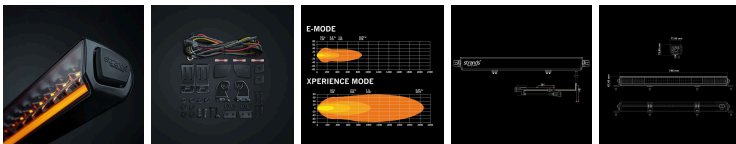

Part No. 902002

SKYLORD LED BAR 30"

SKYLORD LED BAR 30"

WHITE / AMBER POS. | BUILT-IN RELAY | HARNESS

Delivering over 26,000 actual lumens and a 1,000-meter reach in Xperience mode, the 30" Skylord sets a new standard for LED bars.

[Read more](#)

Voltage (DC)	10-32 V DC	Material housing/chassi	Aluminium
Consumption	276 W	Material lens	Polycarbonate
Functions	Amber Pos., White pos., Xperience mode, E-approved mode, Hello function	Length	746 mm
Consumption specific function	X-mode 276W, E-mode 84W, White pos. 12.5W, Amber pos. 12.5W	Depth	78 mm
Actual lumen	26000 lm	Height	67.5 mm
1 lux @	1037 m	Height including bracket	73.9 mm
Color temperature	5700 K	IP-class	IP68/69K
Beam pattern	Long-distance beam	Operating temperature	-35 · +60 °C
Connection	Cable	E-approved	Yes
Cable length	2500 mm	ECE approval	R10.06, R148, R149
Color lens	Clear	Reference number	20 x 2
Color LED's	White Amber		