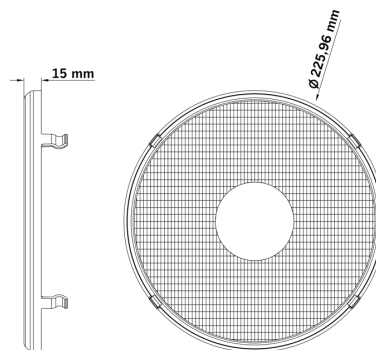

Part No. 901036

BIG ENERGY RAW LENS COVER CLEAR FLOOD 9"

✓ WIDEN OUTPUT

✓ PROTECT LENS

BIG ENERGY RAW LENS COVER CLEAR FLOOD 9"

FITS 901035 | CLEAR | STONE CHIP COVER

Clear Flood lens cover for Big Energy RAWProtect your Big Energy RAW driving light (Part No. 901035) with this clear flood lens cover.

[Read more](#)

Color temperature

5700 K

Beam pattern

Optimized beam

Color lens

Clear

Material lens