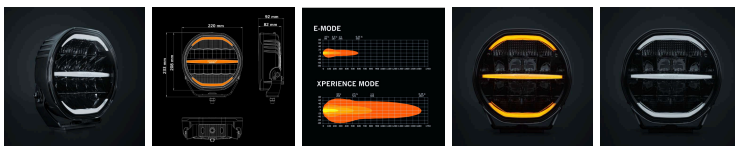

XPERIENCE MODE

Voltage (DC)	10-32 V DC
Consumption	171 W
Functions	Amber Pos., White pos., Driving beam
Consumption specific function	White pos. 1W, Amber pos. 1W, E-mode 22W, X-mode 171W
Actual lumen	13400 lm
1 lux @	824 m
Color temperature	5700 K
Beam pattern	Long-distance beam
Connection	Cable
Cable length	2500 mm
Color lens	Clear
Color LED's	White | Amber

Material housing/chassi	Aluminium
Material lens	Polycarbonate
Length	220 mm
Depth	82 mm
Height	208 mm
Height including bracket	233 mm
IP-class	IP69K
Operating temperature	-40 · +60 °C
E-approved	Yes
ECE approval	R10.06, R148, R149
Reference number	20