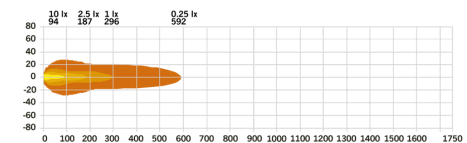

# NUUK D-LINE DRIVING LIGHT 9"

- ✓ LONGER AND BROADER OUTPUT
- ✓ DARK INTEGRATED POSITION LIGHT
- ✓ 1 LUX @ +800 METERS

## NUUK D-LINE DRIVING LIGHT 9"

WHITE / AMBER POS. | 2.5M CABLE | XPERIENCE MODE  
 The Nook D-Line range has a new addition. This 9" driving light has a range of +800 meters in Xperience mode thanks to its 13400 actual lumens.

### XPERIENCE MODE

Voltage (DC)	10-32 V DC
Consumption	171 W
Functions	Amber Pos., White pos., Driving beam
Consumption specific function	White pos. 1W, Amber pos. 1W, E-mode 22W, X-mode 171W
Actual lumen	13400 lm
1 lux @	824 m
Color temperature	5700 K
Beam pattern	Long-distance beam
Connection	Cable
Cable length	2500 mm
Color lens	Clear
Color LED's	White   Amber