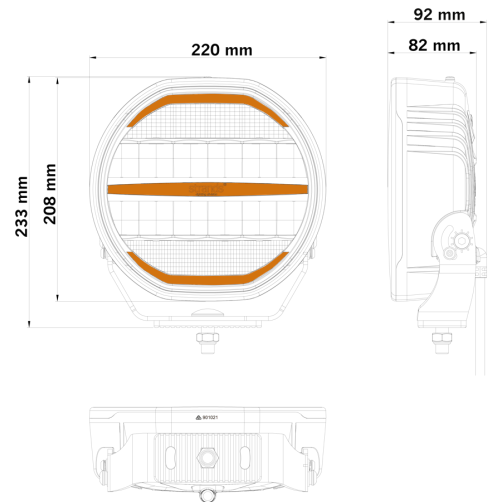

# NUUK D-LINE DRIVING LIGHT 9"

- ✓ LONGER AND BROADER OUTPUT
- ✓ DARK INTEGRATED POSITION LIGHT
- ✓ 1 LUX @ +800 METERS

## NUUK D-LINE DRIVING LIGHT 9"

WHITE / AMBER POS. | 2.5M CABLE | XPERIENCE MODE  
 The Nook D-Line range has a new addition. This 9" driving light has a range of +800 meters in Xperience mode thanks to its 13400 actual lumens.

### XPERIENCE MODE

Voltage (DC)	10-32 V DC
Consumption	171 W
Functions	Amber Pos., White pos., Driving beam
Consumption specific function	White pos. 1W, Amber pos. 1W, E-mode 22W, X-mode 171W
Actual lumen	13400 lm
1 lux @	824 m
Color temperature	5700 K
Beam pattern	Long-distance beam
Connection	Cable
Cable length	2500 mm
Color lens	Clear
Color LED's	White   Amber

Material housing/chassi	Aluminium
Material lens	Polycarbonate
Length	220 mm
Depth	82 mm
Height	208 mm
Height including bracket	233 mm
IP-class	IP69K
Operating temperature	-40 · +60 °C
E-approved	Yes
ECE approval	R10.06, R148, R149
Reference number	20