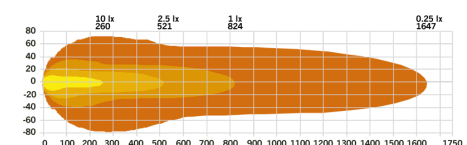

## NUUK D-LINE DRIVING LIGHT 9"

WHITE / AMBER POS. | 2.5M CABLE | XPERIENCE MODE  
 The Nook D-Line range has a new addition. This 9" driving light has a range of +800 meters in Xperience mode thanks to its 13400 actual lumens.

### XPERIENCE MODE

Voltage (DC)	10-32 V DC
Consumption	171 W
Functions	Amber Pos., White pos., Driving beam
Consumption specific function	White pos. 1W, Amber pos. 1W, E-mode 22W, X-mode 171W
Actual lumen	13400 lm
1 lux @	824 m
Color temperature	5700 K
Beam pattern	Long-distance beam
Connection	Cable
Cable length	2500 mm
Color lens	Clear
Color LED's	White   Amber