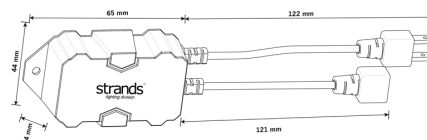

Part No. 901007

BIG ENERGY CANBUS DECODER H7

- ✓ PLUG AND PLAY EASY INSTALLATION
- ✓ LOW CONSUMPTION
- ✓ 5700K COLOR TEMPERATURE

BIG ENERGY CANBUS DECODER H7

PAIR | FITS 901004

CAN Bus Decoder for H7 LED Conversion Kits – Error-Free Installation Ensure seamless compatibility when upgrading your vehicle lighting with the Big Energy CAN bus decoder with H7 connectors (Part No. 901004).

[Read more](#)

| | |
|-------------------------|-----------|
| Voltage (DC) | 9-16 V DC |
| Functions | Decoder |
| Connection | H7 plug |
| Cable length | 120 mm |
| Material housing/chassi | Aluminium |
| Length | 65 mm |

| | |
|-----------------------|--------------|
| Depth | 44 mm |
| Height | 24 mm |
| IP-class | IP67 |
| Operating temperature | -40 - +85 °C |
| E-approved | No |