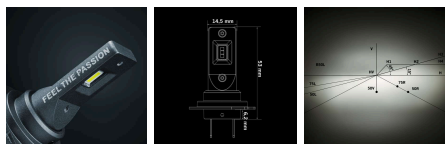

# BIG ENERGY LED CONVERSION KIT H7

- ✓ PLUG AND PLAY EASY INSTALLATION
- ✓ LOW CONSUMPTION
- ✓ 5700K COLOR TEMPERATURE

[Read more](#)

Voltage (DC)	12-24 V DC	Material housing/chassi	Aluminium
Consumption	13.5 W	Length	18.7 mm
Functions	Driving beam	Depth	18.7 mm
Actual lumen	1500 lm	Height	47 mm
Color temperature	5700 K	IP-class	IP67
Beam pattern	Optimized beam	Operating temperature	-45 · +85 °C
Connection	H7 plug	E-approved	No
Color LED's	White	ECE approval	R10.05