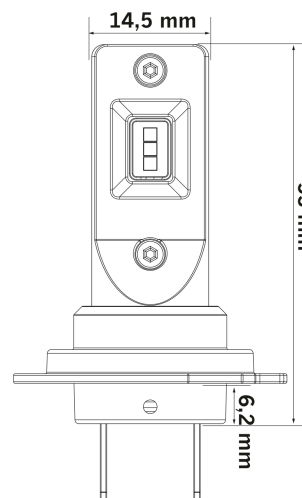

Part No. 901004

BIG ENERGY LED CONVERSION KIT H7

- ✓ PLUG AND PLAY EASY INSTALLATION
- ✓ LOW CONSUMPTION
- ✓ 5700K COLOR TEMPERATURE