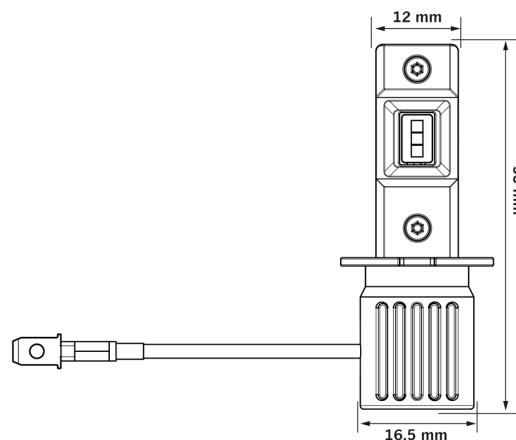

Part No. 901002

# BIG ENERGY LED CONVERSION KIT H3

✓ PLUG AND PLAY EASY INSTALLATION

✓ LOW CONSUMPTION

✓ 5700K COLOR TEMPERATURE

[Read more](#)

Voltage (DC)	12-24 V DC
Consumption	12 W
Functions	Driving beam
Actual lumen	1500 lm
Color temperature	5700 K
Beam pattern	Optimized beam
Connection	H3 plug
Color LED's	White

Material housing/chassi	Aluminium
Length	16.5 mm
Depth	16.5 mm
Height	53 mm
IP-class	IP67
Operating temperature	-45 · +85 °C
E-approved	No
ECE approval	R10.05