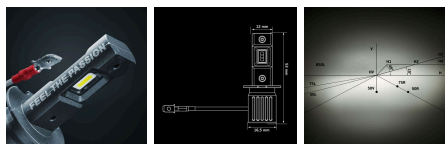

# BIG ENERGY LED CONVERSION KIT H3

✓ PLUG AND PLAY EASY INSTALLATION

✓ LOW CONSUMPTION

✓ 5700K COLOR TEMPERATURE

[Read more](#)

Voltage (DC)	12-24 V DC
Consumption	12 W
Functions	Driving beam
Actual lumen	1500 lm
Color temperature	5700 K
Beam pattern	Optimized beam
Connection	H3 plug
Color LED's	White

Material housing/chassi	Aluminium
Length	16.5 mm
Depth	16.5 mm
Height	53 mm
IP-class	IP67
Operating temperature	-45 · +85 °C
E-approved	No
ECE approval	R10.05