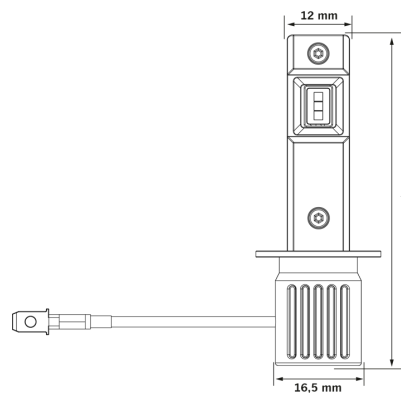

Part No. 901001

BIG ENERGY LED CONVERSION KIT H1

- ✓ PLUG AND PLAY EASY INSTALLATION
- ✓ LOW CONSUMPTION
- ✓ 5700K COLOR TEMPERATURE

BIG ENERGY LED CONVERSION KIT H1

PAIR | FANLESS | 5700K

H1 LED Conversion Kit 1500 lm 5700K – Easy Upgrade for Clearer Visibility Upgrade your vehicle's lighting with the Big Energy H1 LED conversion kit, designed for drivers who want stronger, clearer illumination...

[Read more](#)

Voltage (DC)	12-24 V DC	Material housing/chassi	Aluminium
Consumption	12 W	Length	16.5 mm
Functions	Driving beam	Depth	16.5 mm
Actual lumen	1500 lm	Height	63.5 mm
Color temperature	5700 K	IP-class	IP67
Beam pattern	Optimized beam	Operating temperature	-45 · +85 °C
Connection	H1 Plug	E-approved	No
Color LED's	White	ECE approval	R10.05