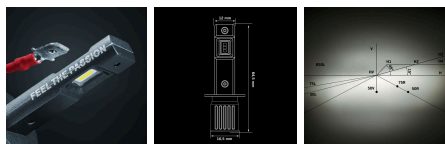

Part No. 901001

BIG ENERGY LED CONVERSION KIT H1

- ✓ PLUG AND PLAY EASY INSTALLATION
- ✓ LOW CONSUMPTION
- ✓ 5700K COLOR TEMPERATURE

BIG ENERGY LED CONVERSION KIT H1

PAIR | FANLESS | 5700K

H1 LED Conversion Kit 1500 lm 5700K – Easy Upgrade for Clearer Visibility Upgrade your vehicle's lighting with the Big Energy H1 LED conversion kit, designed for drivers who want stronger, clearer illumination...

[Read more](#)

Voltage (DC)	12-24 V DC	Material housing/chassi	Aluminium
Consumption	12 W	Length	16.5 mm
Functions	Driving beam	Depth	16.5 mm
Actual lumen	1500 lm	Height	63.5 mm
Color temperature	5700 K	IP-class	IP67
Beam pattern	Optimized beam	Operating temperature	-45 · +85 °C
Connection	H1 Plug	E-approved	No
Color LED's	White	ECE approval	R10.05