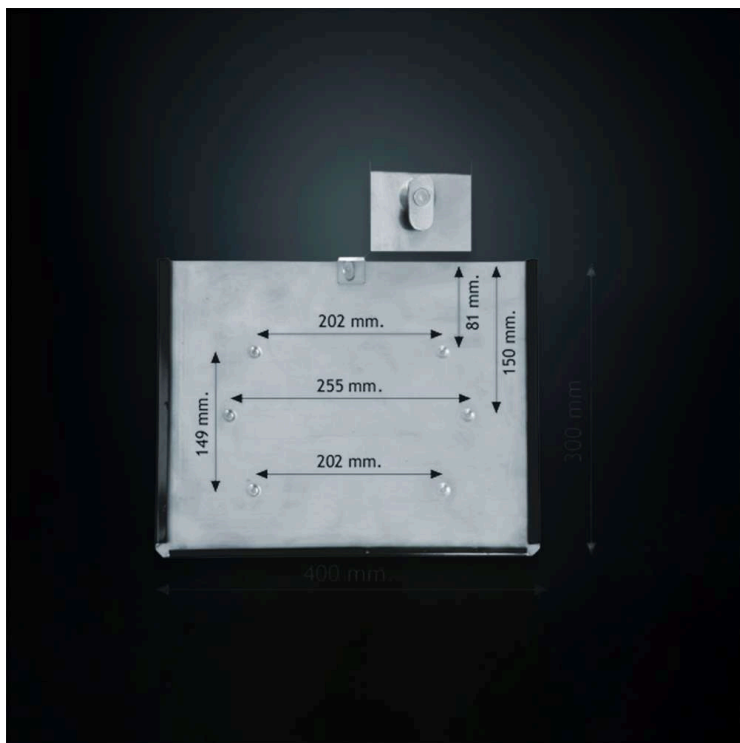

# ADR HOLDER STAINLESS STEEL WITH BLACK EDGES

## ADR HOLDER STAINLESS STEEL WITH BLACK EDGES

*SIGN HOLDER:400X300MM*

[Read more](#)

---

E-approved

No