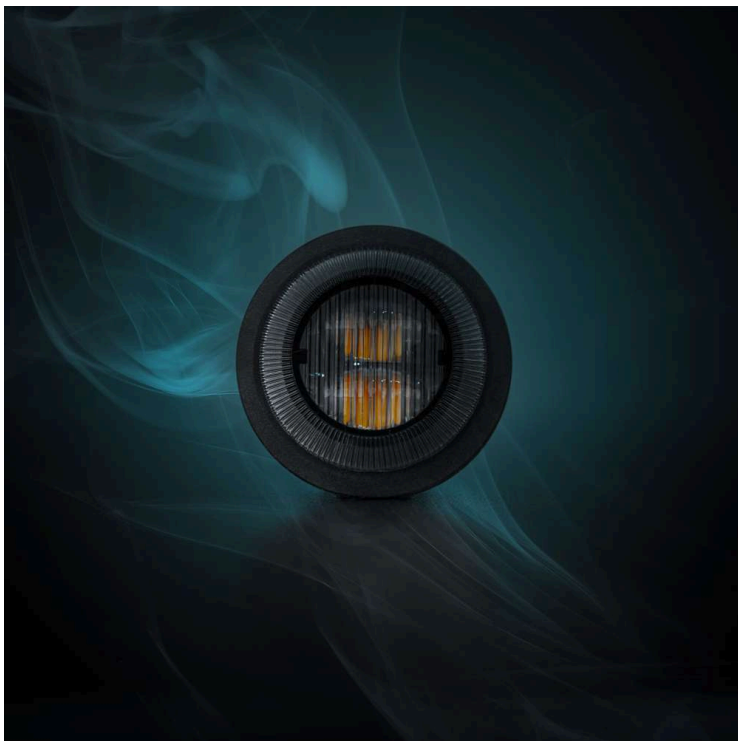

# DARK KNIGHT GLORIA WARNING LIGHT

- ✓ IP69K
- ✓ 19 PATTERNS
- ✓ ECE R65

## DARK KNIGHT GLORIA WARNING LIGHT SMOKE LENS

3M CABLE

Give your vehicle the visibility it deserves with Dark Knight Gloria Smoked Lens, where compact design meets professional-grade safety.

[Read more](#)

---

<b>Voltage (DC)</b>	10-32 V DC	<b>Material lens</b>	Polycarbonate
<b>Consumption</b>	10 W	<b>Length</b>	36 mm
<b>Functions</b>	Amber warning light, Cruise mode	<b>Depth</b>	41 mm
<b>Connection</b>	Cable	<b>Height including bracket</b>	51 mm
<b>Cable length</b>	3000 mm	<b>IP-class</b>	IP69K
<b>Color lens</b>	Dark	<b>Operating temperature</b>	-30 · +60 °C
<b>Color LED's</b>	Amber	<b>E-approved</b>	Yes
<b>Material housing/chassi</b>	Aluminium	<b>ECE approval</b>	R10.06, R65