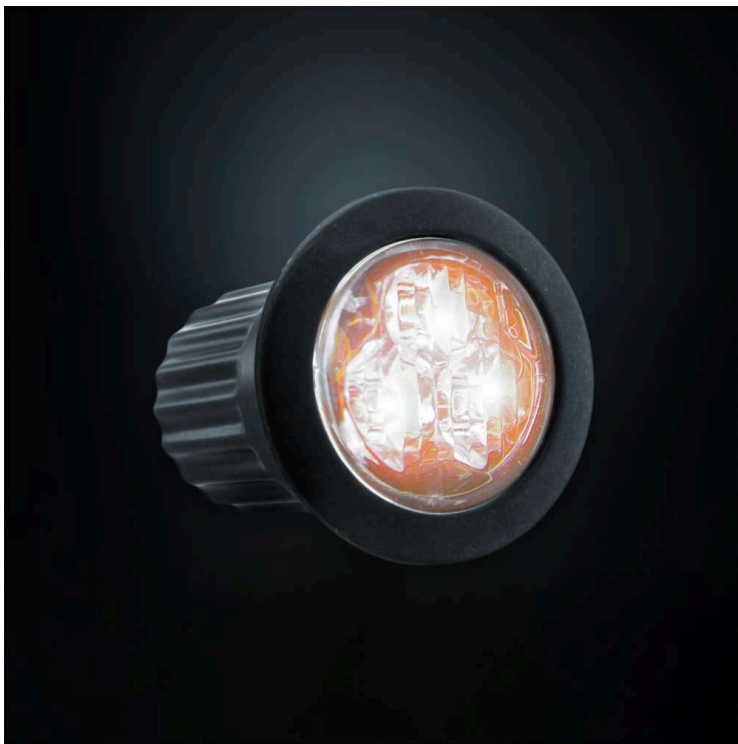

Part No. 850190HP-A

STRANDS DIRECTIONAL WARNING LIGHT ROUND

STRANDS DIRECTIONAL WARNING LIGHT ROUND 3 LED

10-32V

An ECE R65 approved flashlight in slim design. It's possible to synchronize 8 pcs of this model. This flashlight can be mounted with a bracket (Part no. 850191) or flush mounted.

[Read more](#)

Voltage (DC)	10-32 V DC	Depth	39.4 mm
Functions	Amber warning light, Cruise mode	Height	39.4 mm
Color lens	Clear	IP-class	IP68
Material housing/chassi	Aluminium	E-approved	Yes
Material lens	Polycarbonate	ECE approval	R10, R65
