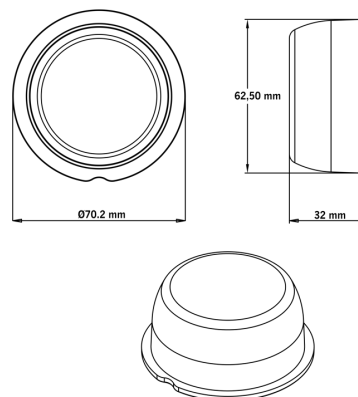

Part No. 830427

VIKING SUPER DARK SIDE MARKER

✓ IP6K9K

✓ 5 M CABLE

✓ 4W

VIKING SUPER DARK SIDE MARKER

10-32V | 5M CABLE

The Viking Super Dark side marker is designed to deliver a bold, modern expression with E-approved performance (R148, R10), IP6K9K protection, and 4 W power consumption.

[Read more](#)

Voltage (DC)	10-32 V DC	Material lens	Polycarbonate
Consumption	4 W	Depth	0.2 mm
Functions	Side marker	Height	32 mm
Connection	Cable	IP-class	IP6K9K
Cable length	5000 mm	Operating temperature	-40 - +40 °C
Color lens	Dark	E-approved	Yes
Color LED's	Amber	ECE approval	R10.06, R148
Material housing/chassi	Polycarbonate		