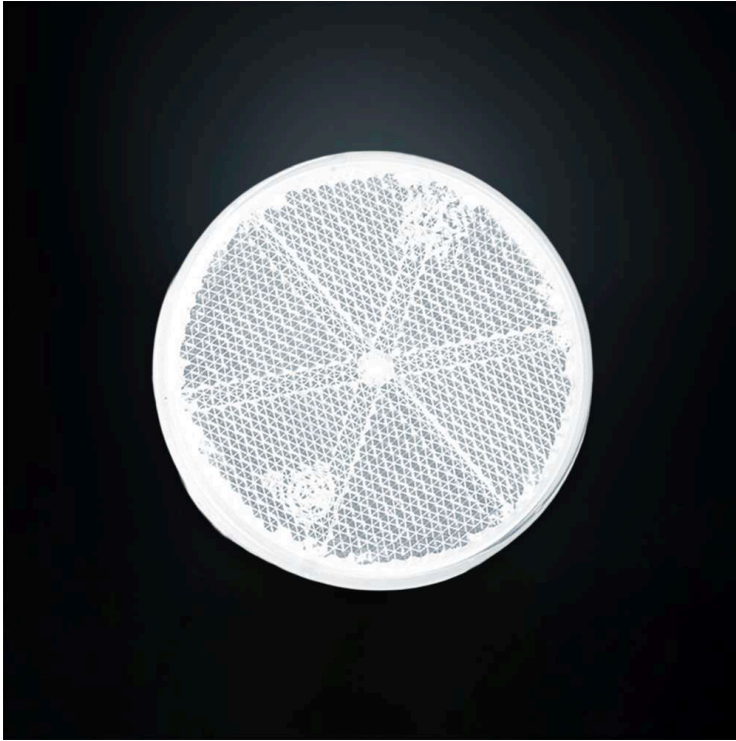

Part No. 810653

# STRANDS WHITE REFLEX ROUND

## STRANDS WHITE REFLEX ROUND

*E-APPROVED*

[Read more](#)

---

Functions

Reflector

| E-approved

Yes