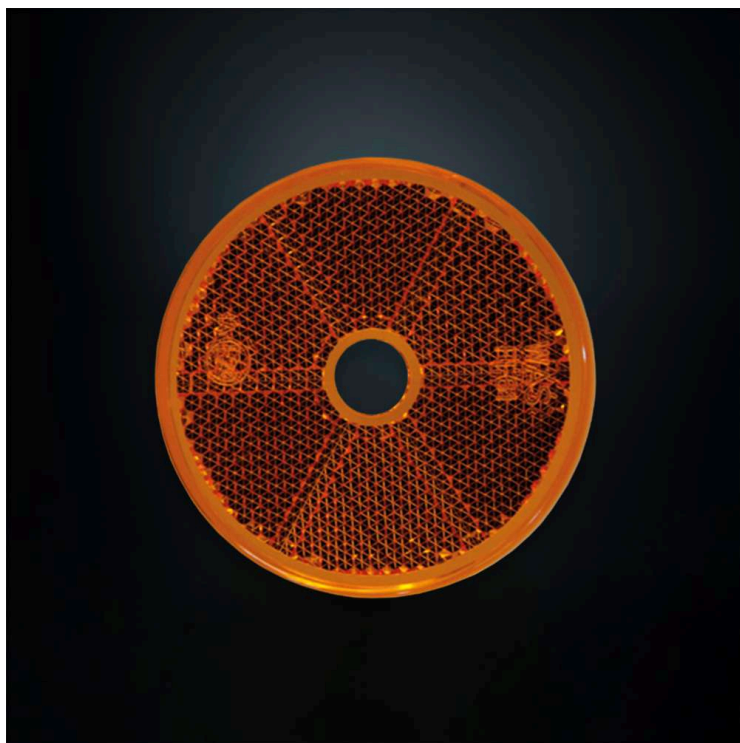

Part No. 810652

# STRANDS AMBER REFLEX ROUND

## STRANDS AMBER REFLEX ROUND

*E-APPROVED*

[Read more](#)

---

Functions

Reflector

| E-approved

Yes