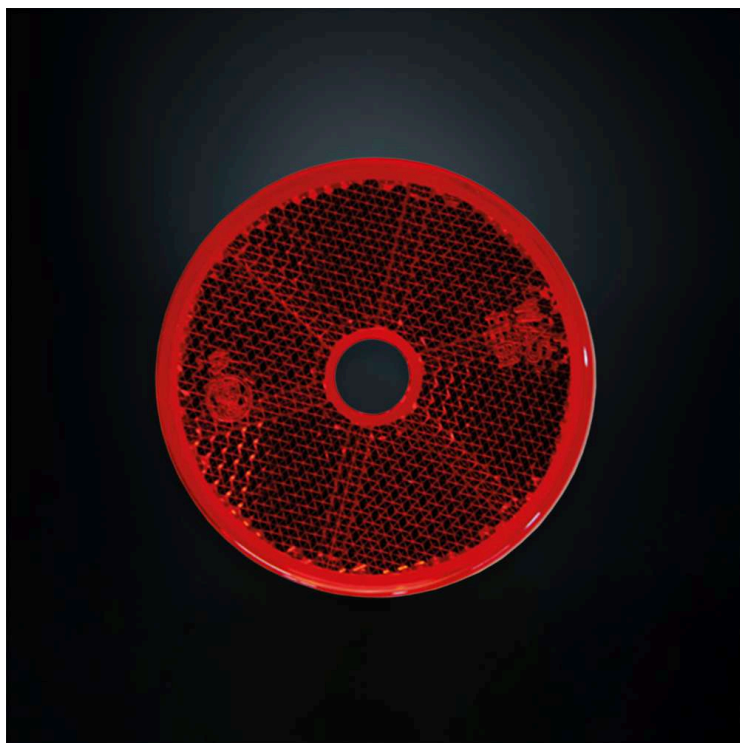

Part No. 810651

STRANDS RED REFLEX ROUND

STRANDS RED REFLEX ROUND

E-APPROVED

[Read more](#)

Functions

Reflector

| E-approved