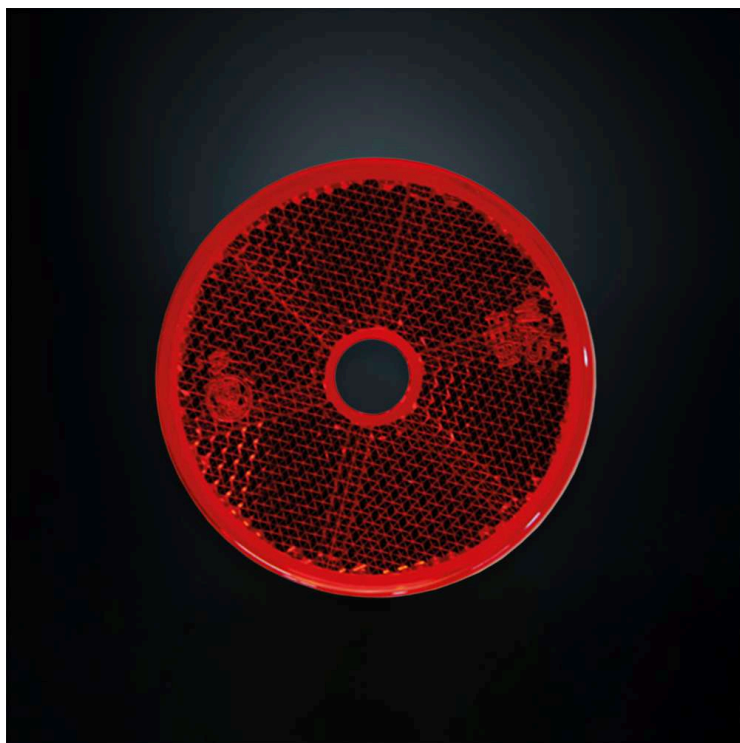

Part No. 810651

# STRANDS RED REFLEX ROUND

## STRANDS RED REFLEX ROUND

*E-APPROVED*

[Read more](#)

---

Functions

Reflector

| E-approved

Yes