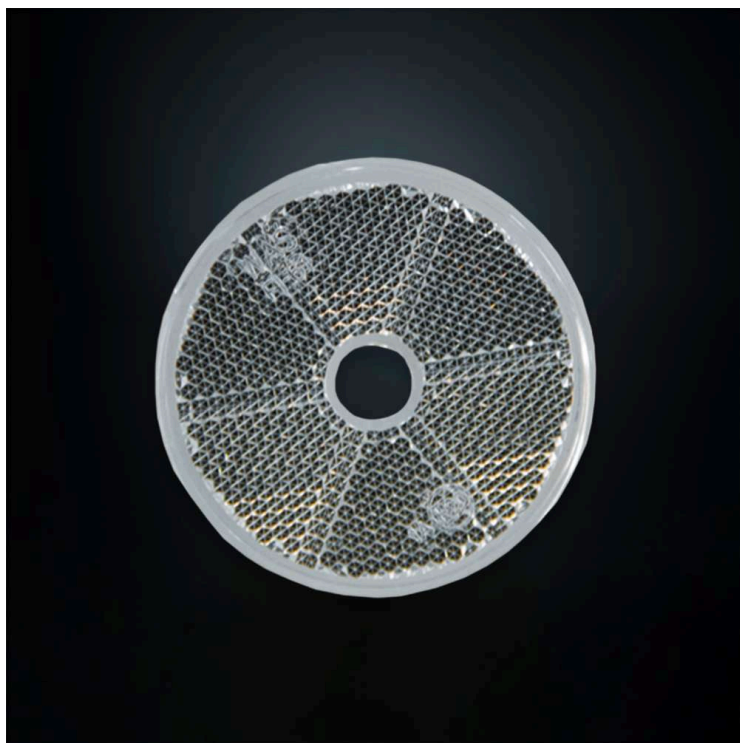

Part No. 810650

# STRANDS WHITE REFLEX ROUND

## STRANDS WHITE REFLEX ROUND

*E-APPROVED*

[Read more](#)

---

Functions

Reflector

| E-approved

Yes