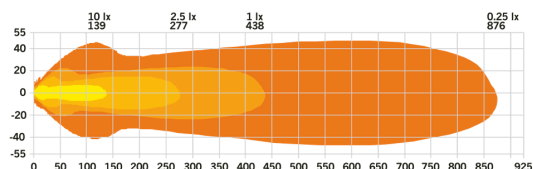

Part No. 809447

NUUK E-LINE DUO DK BLACK LICENCE PLATE

NUUK E-LINE DUO DK BLACK LICENCE PLATE LED BAR

HOLDER INC. | INTEGRATED RELAY | FITS DK/FI/AT

Discover the game-changing new LED bar Nuuk E-Line Duo DK Black. A combined LED bar and license plate holder that fits license plates from Austria, Denmark, and Finland.

[Read more](#)

Voltage (DC)	9-36 V DC	Material housing/chassi	Aluminium
Consumption	108 W	Material lens	Polycarbonate
Functions	High Beam	Length	544 mm
Actual lumen	8350 lm	Depth	36 mm
1 lux @	438 m	Height	163 mm
Color temperature	5000 K	Height including bracket	163 mm
Beam pattern	Optimized beam	IP-class	IP68/69K
Connection	DT-3PIN	Operating temperature	-40 · +60 °C
Cable length	2500 mm	E-approved	Yes
Color lens	Black	ECE approval	R10.06, R149
Color LED's	White	Reference number	20