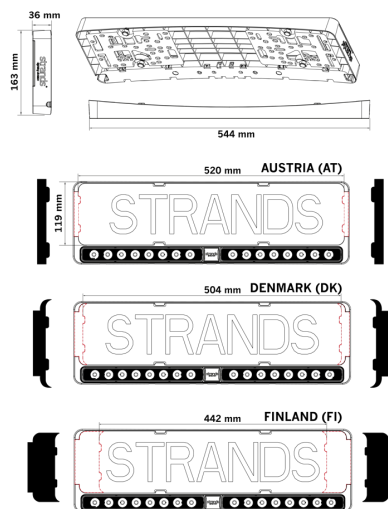

Part No. 809447

NUUK E-LINE DUO DK BLACK LICENCE PLATE

NUUK E-LINE DUO DK BLACK LICENCE PLATE LED BAR

HOLDER INC. | INTEGRATED RELAY | FITS DK/FI/AT

Discover the game-changing new LED bar Nuuk E-Line Duo DK Black. A combined LED bar and license plate holder that fits license plates from Austria, Denmark, and Finland.

[Read more](#)

Voltage (DC)	9-36 V DC	Material housing/chassi	Aluminium
Consumption	108 W	Material lens	Polycarbonate
Functions	High Beam	Length	544 mm
Actual lumen	8350 lm	Depth	36 mm
1 lux @	438 m	Height	163 mm
Color temperature	5000 K	Height including bracket	163 mm
Beam pattern	Optimized beam	IP-class	IP68/69K
Connection	DT-3PIN	Operating temperature	-40 · +60 °C
Cable length	2500 mm	E-approved	Yes
Color lens	Black	ECE approval	R10.06, R149
Color LED's	White	Reference number	20